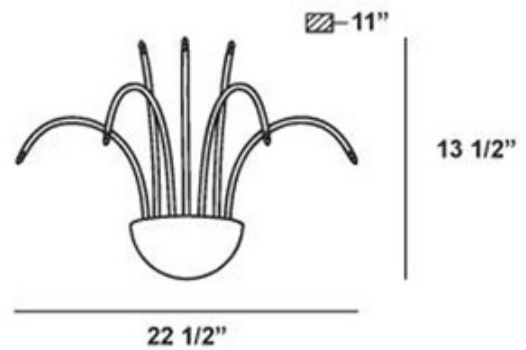

BRAND

Eurofase

DESCRIPTION

Kasper Wall Sconce features thin tubular chrome arms extending boldly from the center with sparkling tips of miniature halogen bulbs. Seven 10-watt, 12 volt G4 bi-pin halogen bulbs are included. Dimensions: 22.5W x 13.5H x 11D.

SHADE COLOR	N/A
BODY FINISH	Chrome
WATTAGE	70W
DIMMER	N/A
DIMENSIONS	22.5"W x 13.5"H x 11"D
BULB INCLUDED	
LAMP	7 x JC/G4 (bipin)/10W/12V Halogen

SPEC # EUFI06032

COMPANY	PROJECT	FIXTURE TYPE	APPROVED BY	DATE