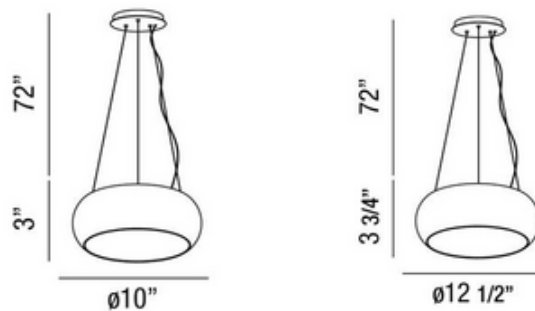

# Luna Pendant

**Description:**

Luna Pendant features a Chrome finish shade available in two sizes. Small: Includes 20 1 watt 120 volt LED, 3500K color temperature, 1408 lumens. 10 inch diameter x 3 inch height. Medium: Includes 30 1 watt 120 volt LED, 3500K color temperature, 704 lumens. 12.5 inch diameter x 3.75 inch height. Includes 72 inch field adjustable suspension cable and cord.

Shown in: Chrome / Chrome

List Price: \$232.50  
 Our Price: \$186.00

Shade Color: Chrome  
 Body Finish: Chrome  
 Lamp: 20 x LED/1W/120V LED  
 Wattage: 20W  
 Dimmer: Not Dimmable  
 Dimensions: 3"H x 10"W

**Technical Information**  
 Luminous Flux: 704 lumens  
 Lumens/Watt: 704.00  
 Lamp Color: 3500 K

Product Number: <b>EUF 106033</b>			
Company:		Fixture Type:	Date: Apr 22, 2018
Project:		Approved By:	