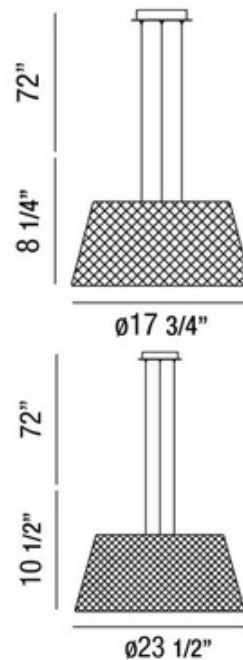

Sasso Pendant

Description:

Sasso Pendant features a chrome finish and is available with either a white or black basketweave leather shade. 18-watt, 120 volt GU24 base compact fluorescent bulbs are included. Dimensions: 2-light: 17.75 inch diameter x 8.25 inch height. 3-light: 23.5 inch diameter x 10.5 inch height. Chain length is 72 inches overall.

Shown in: Chrome / Black

List Price: \$1122.50
 Our Price: \$898.00

Shade Color: Black
 Body Finish: Chrome
 Lamp: 2 x CF/GU24/18W/120V Compact Fluorescent
 Wattage: 36W
 Dimmer: Not Dimmable
 Dimensions: 8.25"H x 17.75"W x 17.75"D

Product Number: EUF 106036			
Company:		Fixture Type:	Date: Mar 22, 2018
Project:		Approved By:	

#0506PD-SASSO-018C1-BKCH

Fax: (773) 883-6131

Phone: 866-954-4489

Address: 1718 W. Fullerton Ave. Chicago IL 60614