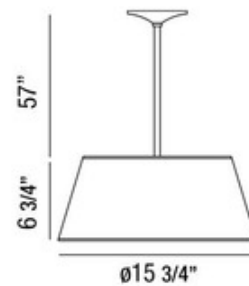

COMPANY

PROJECT

FIXTURE TYPE

APPROVED BY

DATE