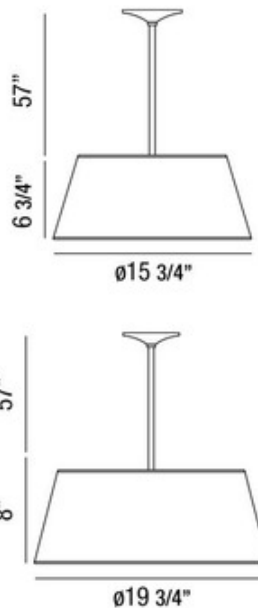

# Salvo Pendant

**Description:**

Salvo Pendant features a chrome finish and the option of black or white shade. Also available in 2-light and 3-light versions. Either (2) or (3) 60-watt, 120 volt B10 candelabra base incandescent bulbs are required, but not included. Dimensions: 2-light: 15.75W x 6.75H. 3-light: 19.75W x 8H. Chain is 57 inches overall.

Shown in: Chrome / Black

List Price: \$315.00  
 Our Price: \$252.00

Shade Color: Black  
 Body Finish: Chrome  
 Lamp: 2 x B10/Candelabra (E12)/60W/120V Incandescent  
 Wattage: 120W  
 Dimmer: Incandescent  
 Dimensions: 6.75"H x 15.75"W x 15.75"D