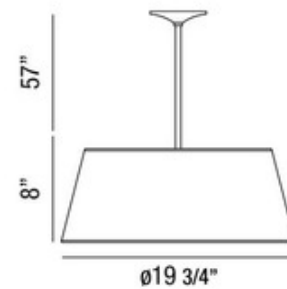

COMPANY

PROJECT

FIXTURE TYPE

APPROVED BY

DATE