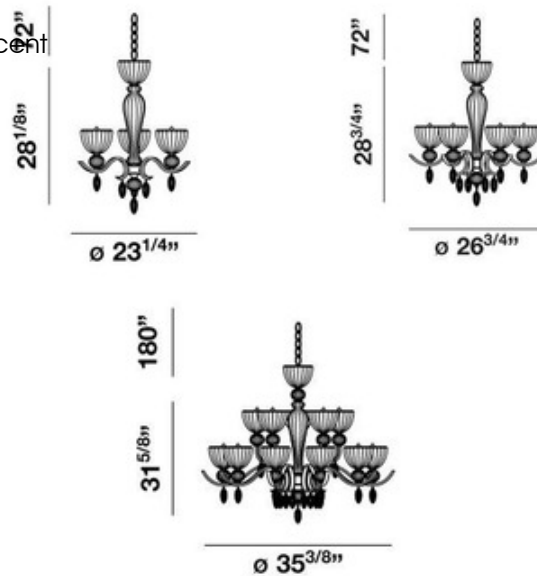

Darius Chandelier

Description:

Diaphonous glass shades were designed with a ripple to provide illuminating depth and is available in a chrome finish with a clear shade. Also available in 3-light, 6-light, or 15-light versions. 60-watt, 120 volt B10 candelabra base incandescent bulbs are required, but not included. 3-light: 23.25W x 28H. 6-light: 26.75W x 28.75H.

Shown in: Chrome / Clear

List Price: \$550.00
Our Price: \$440.00

Shade Color: Clear
Body Finish: Chrome
Lamp: 3 x B10/Candelabra (E12)/60W/120V Incandescent
 3 x B10/Candelabra (E12)/120V LED
Wattage: 180W
Dimmer: Incandescent
Dimensions: 28"H x 23.25"W x 23.25"D