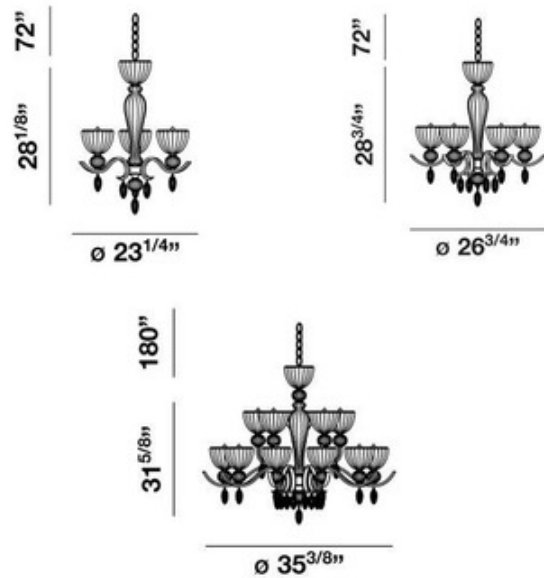

**BRAND**

Eurofase

**DESCRIPTION**

Diaphonous glass shades were designed with a ripple to provide illuminating depth and is available in a chrome finish with a clear shade. Also available in 3-light, 6-light, or 15-light versions. 60-watt, 120 volt B10 candelabra base incandescent bulbs are required, but not included. 3-light: 23.25W x 28H. 6-light: 26.75W x 28.75H.

<b>SHADE COLOR</b>	Clear
<b>BODY FINISH</b>	Chrome
<b>WATTAGE</b>	180W
<b>DIMMER</b>	Standard 120V
<b>DIMENSIONS</b>	23.25"W x 28"H x 23.25"D
<b>BULB NOT INCLUDED</b>	
<b>LAMP</b>	3 x B10/Candelabra (E12)/60W/120V Incandescent 3 x B10/Candelabra (E12)/120V LED