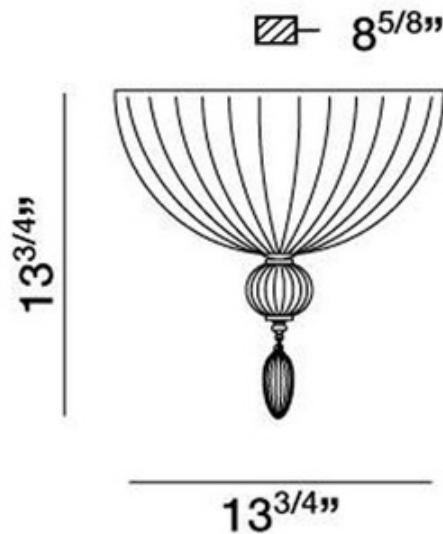

Darius Wall Sconce

Description:

Diaphanous glass shades were designed with a ripple to provide illuminating depth and is available in a chrome finish with a clear shade. Two 60-watt, 120 volt B10 candelabra base incandescent bulbs are required, but not included. Dimensions: 13.75W x 13.75H x 8.5D.

Shown in: Chrome / Clear

List Price: \$245.00
 Our Price: \$196.00

Shade Color: Clear
 Body Finish: Chrome
 Lamp: 2 x B10/Candelabra (E12)/60W/120V Incandescent
 2 x B10/Candelabra (E12)/120V LED
 Wattage: 120W
 Dimmer: N/A
 Dimensions: 13.75"H x 13.75"W x 8.5"D