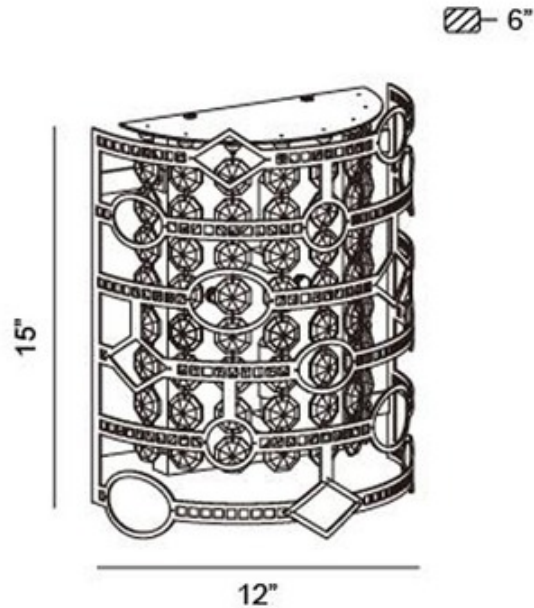

Mica Wall Sconce

Description:

Mica Wall Sconce features intricate crystal inlays within the laser cut chrome give dimension to the lines of this collection and is available in a chrome finish with a clear shade. Two 60-watt, 120 volt G9 base JC halogen bulbs are included. Dimensions: 12W x 15H x 6D.

Shown in: Chrome / Crystal

List Price: \$940.00
 Our Price: \$752.00

Shade Color: Crystal
 Body Finish: Chrome
 Lamp: 2 x JC/G9/60W/120V Halogen
 Wattage: 120W
 Dimmer: N/A
 Dimensions: 15"H x 12"W x 6"D