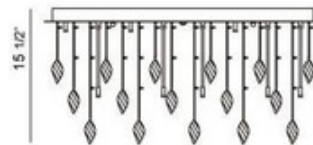

Vega Flushmount

Description:

Vega Flushmount features a cascading waterfall of blown glass rods and hand polished crystal elements and is available in a chrome finish with clear, amber or shade. Also available in a 16-light or 24-light versions. Either (16) or (24) 20-watt, 12 volt G4 bi-pin JC halogen bulbs are included. Dimensions: 16-light: 27W x 15.5H. 24-light: 33.5W x 15.5H.

Shown in: Chrome / Amber

List Price: \$4322.50
Our Price: \$3458.00

Shade Color: Amber
Body Finish: Chrome
Lamp: 16 x JC/G4 (bipin)/20W/12V Halogen
Wattage: 320W
Dimmer: N/A
Dimensions: 15.5"H x 27"W

Ø 27"