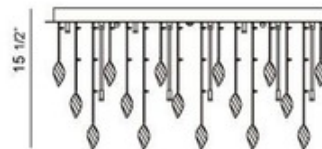

Vega Flushmount

Description:

Vega Flushmount features a cascading waterfall of blown glass rods and hand polished crystal elements and is available in a chrome finish with clear, amber or shade. Also available in a 16-light or 24-light versions. Either (16) or (24) 20-watt, 12 volt G4 bi-pin JC halogen bulbs are included. Dimensions: 16-light: 27W x 15.5H. 24-light: 33.5W x 15.5H.

Shown in: Chrome / Amber

List Price: \$4322.50
Our Price: \$3458.00

Shade Color: Amber
Body Finish: Chrome
Lamp: 16 x JC/G4 (bipin)/20W/12V Halogen
Wattage: 320W
Dimmer: N/A
Dimensions: 15.5"H x 27"W

Ø 27"