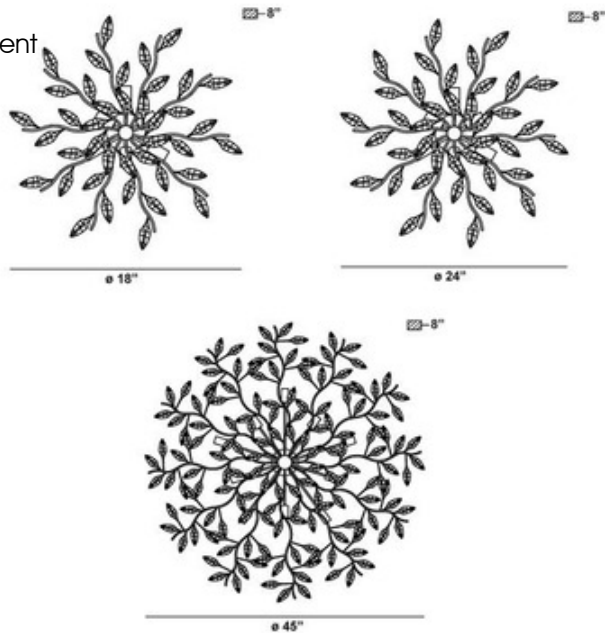

Felina Flushmount

Description:

Felina Flush Mount features boughs of leaflet crystals spiraled exquisitely from a central pin. Available in 4-light, 10-light, and 24-light versions. Either (4), (10) or (24) 40-watt, 120 volt B10 candelabra base incandescent bulbs are required, but not included. Dimensions: 4-light: 18-inch diameter. 10-light: 24-inch diameter. 24-light: 45-inch diameter.

Shown in: Chrome / Crystal

List Price: \$487.50
Our Price: \$390.00

Shade Color: Crystal
Body Finish: Chrome
Lamp: 4 x B10/Candelabra (E12)/40W/120V Incandescent
 4 x B10/Candelabra (E12)/120V LED
Wattage: 160W
Dimmer: N/A
Dimensions: 8"H x 18"W x 18"D