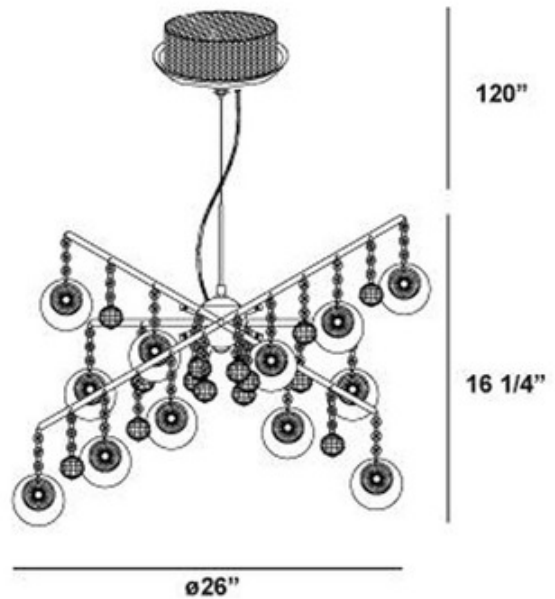

# Nimah Pendant

**Description:**

Nimah Pendant features brilliantly lucid jewels encased with chrome circles and dangle with sophistication. Twelve 20-watt, 120 volt G4 base JC halogen base bulbs included. Dimensions: 26 inch width x 16.25 inch height. Maximum height is 120 inches.

Shown in: Chrome / Crystal

**List Price:** \$1225.00  
**Our Price:** \$980.00

**Shade Color:** Crystal  
**Body Finish:** Chrome  
**Lamp:** 12 x JC/G4 (bipin)/20W/12V Halogen  
**Wattage:** 240W  
**Dimmer:** N/A  
**Dimensions:** 16.25"H x 26"W