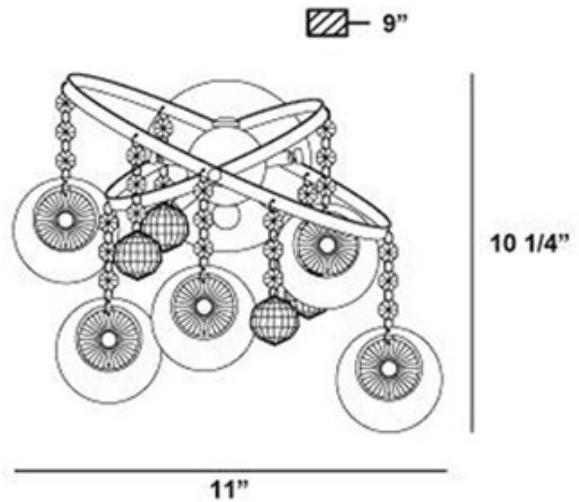

Nimah Wall Sconce

Description:

Nimah Wall Sconce features brilliantly lucid jewels encased with chrome circles and dangle with sophistication. Six 20-watt, 120 volt G4 base JC halogen base bulbs included. Dimensions: 11 inch width x 10.25 inch height x 9 inch diameter.

Shown in: Chrome / Crystal

List Price: \$325.00
 Our Price: \$260.00

Shade Color: Crystal
 Body Finish: Chrome
 Lamp: 6 x JC/G4 (bipin)/20W/12V Halogen
 Wattage: 120W
 Dimmer: N/A
 Dimensions: 10.25"H x 11"W x 9"D