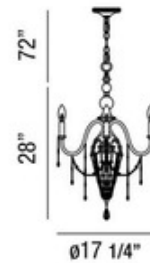

BRAND

Eurofase

DESCRIPTION

Collana Chandelier features hand finished silver leaf with polished crystal and fine chain link. Available in a 4, 6, 9 or 18-light version. 60 watt 120 volt B10 candelabra base incandescent lamps are required, but not included. Dimensions: 4-light: 17.25 inch diameter x 28 inch height. 6-light: 25 inch diameter x 33.75 inch height. 9-light: 31 inch diameter x 44.25 inch height. 18-light: 43.5 inch diameter x 59.5 inch height.

SHADE COLOR	Crystal
BODY FINISH	Silver Leaf
WATTAGE	240W
DIMMER	Standard 120V
DIMENSIONS	17.25"W x 28"H x 17.25"D
BULB NOT INCLUDED	
LAMP	4 x B10/Candelabra (E12)/60W/120V Incandescent 4 x B10/Candelabra (E12)/120V LED