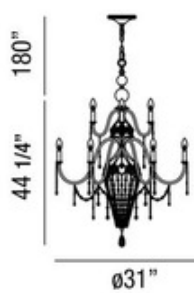

BRAND

Eurofase

DESCRIPTION

Collana Chandelier features hand finished silver leaf with polished crystal and fine chain link. Available in a 4, 6, 9 or 18-light version. 60 watt 120 volt B10 candelabra base incandescent lamps are required, but not included. Dimensions: 4-light: 17.25 inch diameter x 28 inch height. 6-light: 25 inch diameter x 33.75 inch height. 9-light: 31 inch diameter x 44.25 inch height. 18-light: 43.5 inch diameter x 59.5 inch height.

SHADE COLOR	Crystal
BODY FINISH	Silver Leaf
WATTAGE	240W
DIMMER	Standard 120V
DIMENSIONS	17.25"W x 28"H x 17.25"D
BULB NOT INCLUDED	
LAMP	4 x B10/Candelabra (E12)/60W/120V Incandescent 4 x B10/Candelabra (E12)/120V LED