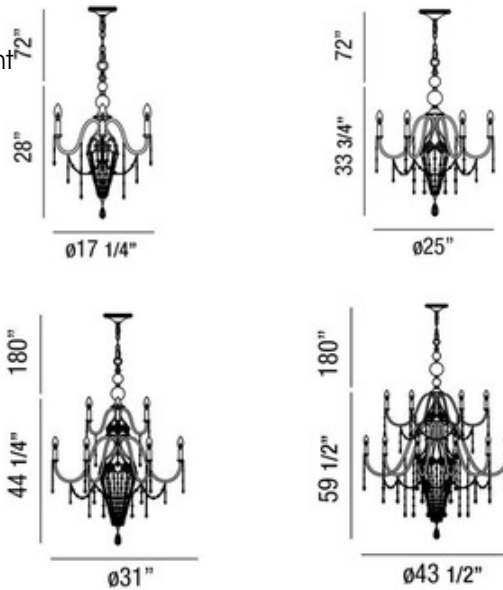

Collana Chandelier

Description:

Collana Chandelier features hand finished silver leaf with polished crystal and fine chain link. Available in a 4, 6, 9 or 18-light version. 60 watt 120 volt B10 candelabra base incandescent lamps are required, but not included. Dimensions: 4-light: 17.25 inch diameter x 28 inch height. 6-light: 25 inch diameter x 33.75 inch height. 9-light: 31 inch diameter x 44.25 inch height. 18-light: 43.5 inch diameter x 59.5 inch height.

Shown in: Silver Leaf / Crystal

List Price: \$525.00
 Our Price: \$420.00

Shade Color: Crystal
 Body Finish: Silver Leaf
 Lamp: 4 x B10/Candelabra (E12)/60W/120V Incandescent
 4 x B10/Candelabra (E12)/120V LED
 Wattage: 240W
 Dimmer: Incandescent
 Dimensions: 28"H x 17.25"W x 17.25"D