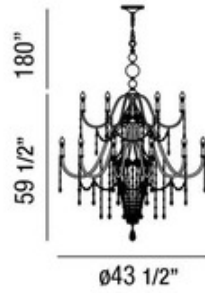

BRAND

Eurofase

DESCRIPTION

Collana Chandelier features hand finished silver leaf with polished crystal and fine chain link. Available in a 4, 6, 9 or 18-light version. 60 watt 120 volt B10 candelabra base incandescent lamps are required, but not included. Dimensions: 4-light: 17.25 inch diameter x 28 inch height. 6-light: 25 inch diameter x 33.75 inch height. 9-light: 31 inch diameter x 44.25 inch height. 18-light: 43.5 inch diameter x 59.5 inch height.

SHADE COLOR	Crystal
BODY FINISH	Silver Leaf
WATTAGE	240W
DIMMER	Standard 120V
DIMENSIONS	17.25"W x 28"H x 17.25"D
BULB NOT INCLUDED	
LAMP	4 x B10/Candelabra (E12)/60W/120V Incandescent 4 x B10/Candelabra (E12)/120V LED