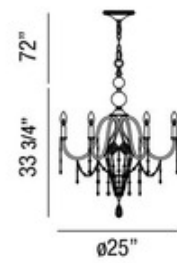

BRAND

Eurofase

DESCRIPTION

Collana Chandelier features hand finished silver leaf with polished crystal and fine chain link. Available in a 4, 6, 9 or 18-light version. 60 watt 120 volt B10 candelabra base incandescent lamps are required, but not included. Dimensions: 4-light: 17.25 inch diameter x 28 inch height. 6-light: 25 inch diameter x 33.75 inch height. 9-light: 31 inch diameter x 44.25 inch height. 18-light: 43.5 inch diameter x 59.5 inch height.

SHADE COLOR	Crystal
BODY FINISH	Silver Leaf
WATTAGE	240W
DIMMER	Standard 120V
DIMENSIONS	17.25"W x 28"H x 17.25"D
BULB NOT INCLUDED	
LAMP	4 x B10/Candelabra (E12)/60W/120V Incandescent 4 x B10/Candelabra (E12)/120V LED