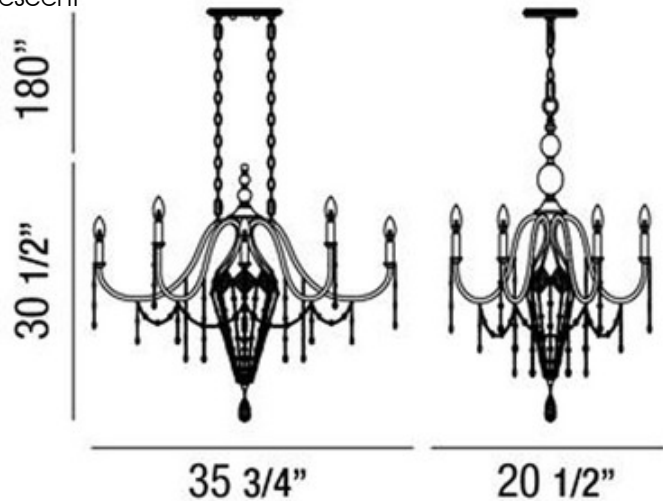

Collana Oval Chandelier

Description:

Collana Oval Chandelier features hand finished silver leaf with polished crystal and fine chainlink. Eight 60-watt, 120 volt B10 candelabra base incandescent bulbs are required, but not included. Dimensions: 35.75W x 30.5H x 20.5D.

Shown in: Silver Leaf / Crystal

List Price: \$1075.00
Our Price: \$860.00

Shade Color: Crystal
Body Finish: Silver Leaf
Lamp: 8 x B10/Candelabra (E12)/60W/120V Incandescent
 8 x B10/Candelabra (E12)/120V LED
Wattage: 480W
Dimmer: Incandescent
Dimensions: 30.5"H x 35.75"W x 20.5"D

Product Number: EUF 106248			
Company:		Fixture Type:	Date: Mar 24, 2018
Project:		Approved By:	

#0506CH-COLLANA-02111-CRSL

Fax: (773) 883-6131

Phone: 866-954-4489

Address: 1718 W. Fullerton Ave. Chicago IL 60614