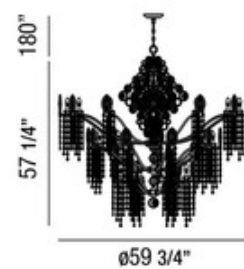

Capri Chandelier

Description:

Capri Chandelier features bronzed metal frame with clear crystal droplets. Available in 6-light, 9-light, 21-light, and 27-light versions. Either (6), (9), or (21) 60-watt, 120 volt B10 candelabra base incandescent bulbs are required, but not included. Twenty-seven 40-watt, 120 volt B10 candelabra base incandescent bulbs are required for the 27-light version, but not included. Dimensions: 6-light: 26.25W x 26.25H. 9-light: 30.25W x 33.25H. 21-light: 42.25W x 41.75H. 27-light: 59.75W x 57.25H.

Shown in: Bronze / Crystal

List Price: \$1475.00
 Our Price: \$1180.00

Shade Color: Crystal
 Body Finish: Bronze
 Lamp: 6 x B10/Candelabra (E12)/60W/120V Incandescent
 6 x B10/Candelabra (E12)/120V LED
 Wattage: 360W
 Dimmer: N/A
 Dimensions: 26.25"H x 26.25"W x 26.25"D