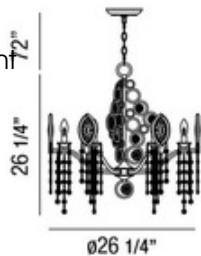

Capri Chandelier

Description:

Capri Chandelier features bronzed metal frame with clear crystal droplets. Available in 6-light, 9-light, 21-light, and 27-light versions. Either (6), (9), or (21) 60-watt, 120 volt B10 candelabra base incandescent bulbs are required, but not included. Twenty-seven 40-watt, 120 volt B10 candelabra base incandescent bulbs are required for the 27-light version, but not included. Dimensions: 6-light: 26.25W x 26.25H. 9-light: 30.25W x 33.25H. 21-light: 42.25W x 41.75H. 27-light: 59.75W x 57.25H.

Shown in: Bronze / Crystal

List Price: \$1475.00
 Our Price: \$1180.00

Shade Color: Crystal
 Body Finish: Bronze
 Lamp: 6 x B10/Candelabra (E12)/60W/120V Incandescent
 6 x B10/Candelabra (E12)/120V LED
 Wattage: 360W
 Dimmer: N/A
 Dimensions: 26.25"H x 26.25"W x 26.25"D