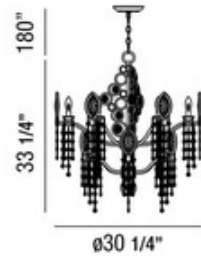

Capri Chandelier

Description:

Capri Chandelier features bronzed metal frame with clear crystal droplets. Available in 6-light, 9-light, 21-light, and 27-light versions. Either (6), (9), or (21) 60-watt, 120 volt B10 candelabra base incandescent bulbs are required, but not included. Twenty-seven 40-watt, 120 volt B10 candelabra base incandescent bulbs are required for the 27-light version, but not included. Dimensions: 6-light: 26.25W x 26.25H. 9-light: 30.25W x 33.25H. 21-light: 42.25W x 41.75H. 27-light: 59.75W x 57.25H.

Shown in: Bronze / Crystal

List Price: \$1475.00
 Our Price: \$1180.00

Shade Color: Crystal
 Body Finish: Bronze
 Lamp: 6 x B10/Candelabra (E12)/60W/120V Incandescent
 6 x B10/Candelabra (E12)/120V LED
 Wattage: 360W
 Dimmer: N/A
 Dimensions: 26.25"H x 26.25"W x 26.25"D