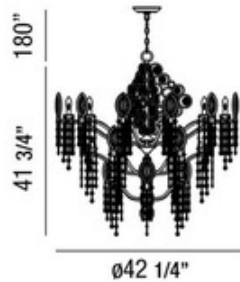

Capri Chandelier

Description:

Capri Chandelier features bronzed metal frame with clear crystal droplets. Available in 6-light, 9-light, 21-light, and 27-light versions. Either (6), (9), or (21) 60-watt, 120 volt B10 candelabra base incandescent bulbs are required, but not included. Twenty-seven 40-watt, 120 volt B10 candelabra base incandescent bulbs are required for the 27-light version, but not included. Dimensions: 6-light: 26.25W x 26.25H. 9-light: 30.25W x 33.25H. 21-light: 42.25W x 41.75H. 27-light: 59.75W x 57.25H.

Shown in: Bronze / Crystal

List Price: \$1475.00
 Our Price: \$1180.00

Shade Color: Crystal
 Body Finish: Bronze
 Lamp: 6 x B10/Candelabra (E12)/60W/120V Incandescent
 6 x B10/Candelabra (E12)/120V LED
 Wattage: 360W
 Dimmer: N/A
 Dimensions: 26.25"H x 26.25"W x 26.25"D