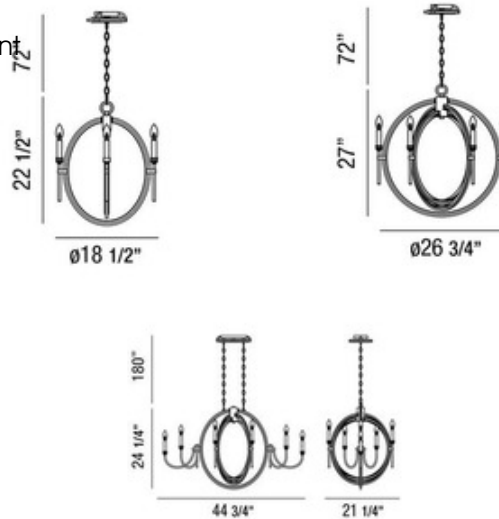

Infinity Chandelier

Description:

Infinity Chandelier features an oil rubbed bronze metal framework with beach underlings and candles. Available in 4-light, 6-light, or 10-light versions as well as pendant and wall scone versions. Either (4), (6), or (10) 60-watt, 120 volt B10 candelabra base incandescent bulbs are required, but not included. Dimensions: 4-light: 18.5W x 22.5H. 6-light: 26.75W x 27H. 10-light: 44.75W x 24.25H. Overall height for 4-light and 6-light versions is 72 inches. Overall height for 10-light version is 180 inches.

Shown in: Oil Rubbed Bronze / Gold

List Price: \$672.50
 Our Price: \$538.00

Shade Color: Gold
 Body Finish: Oil Rubbed Bronze
 Lamp: 4 x B10/Candelabra (E12)/60W/120V Incandescent
 4 x B10/Candelabra (E12)/120V LED
 Wattage: 240W
 Dimmer: N/A
 Dimensions: 22.5"H x 18.5"W x 18.5"D