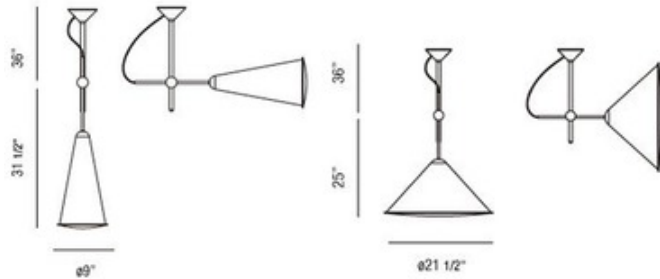

# Manera Pendant

**Description:**

Manera Pendant features spun aluminum shades and a frosted polycarbonate diffuser and is available in 9-inch and 21-inch (width) versions. One 60-watt, 120 volt A19 medium base incandescent bulbs are required, but not included. Dimensions: 9-inch: 9W x 31.5H. 21-inch: 21.5W x 25H. Height is adjustable.

Shown in: Aluminum

**List Price:** \$395.00  
**Our Price:** \$316.00

**Shade Color:** N/A  
**Body Finish:** Aluminum  
**Lamp:** 1 x A19/Medium (E26)/60W/120V Incandescent  
**Wattage:** 60W  
**Dimmer:** N/A  
**Dimensions:** 31.5"H x 9"W x 9"D