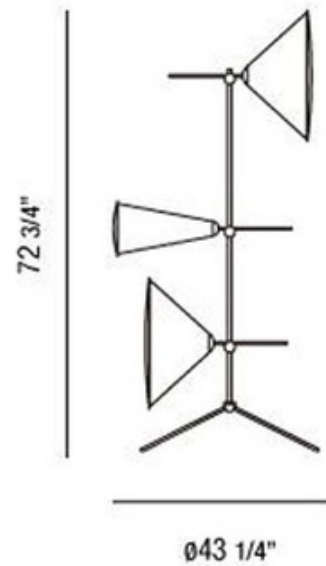

BRAND

Eurofase

DESCRIPTION

Manera Floor Lamp features spun aluminum shades and a frosted polycarbonate diffuser. Also available in a pendant version. Three 60-watt, 120 volt A19 medium base incandescent bulbs are required, but not included. Dimensions: 43.25W x 72.75H.

SHADE COLOR	N/A
BODY FINISH	Aluminum
WATTAGE	180W
DIMMER	N/A
DIMENSIONS	43.25"W x 72.75"H x 43.25"D
BULB NOT INCLUDED	
LAMP	3 x A19/Medium (E26)/60W/120V Incandescent

SPEC #

EUFI06280

COMPANY

PROJECT

FIXTURE TYPE