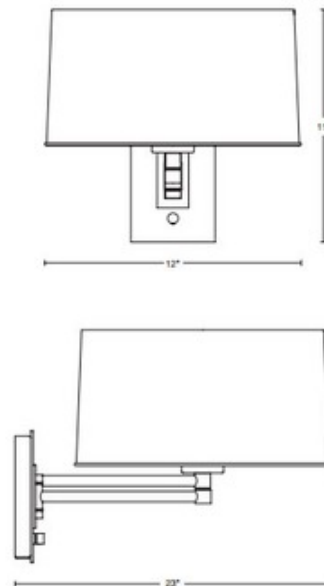

Simple Swing Arm Wall Light

Description:

The Simple Swing Arm Wall Light is a direct wire fixture with a Doeskin Micro-suede, Terra Micro-suede, Eclipse Micro-suede, Flax, or Natural Anna fabric shade and a Soft Gold, Vintage Platinum, Black, Bronze, Dark Smoke, Burnished Steel, Natural Iron, or Mahogany finish. One 100 watt 120 volt A19 medium base bulb is required, but not included. 11 inch height x 12 inch width x 23 inch maximum depth. Backplate: 4 inch width x 6.25 inch height. Dimmer on backplate. UL listed. Made in the USA.

Shown in: Black / Natural Anna

List Price: \$868.06
 Our Price: \$627.00

- Shade Color: Natural Anna
- Body Finish: Black
- Lamp: 1 x A19/Medium (E26)/72W/120V Incandescent
 1 x A19/Medium (E26)/120V LED
- Wattage: 72W
- Dimmer: Included
- Dimensions: 11"H x 12"W x 23"D