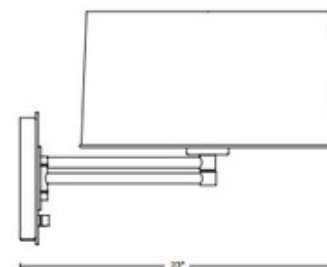

BRAND

Hubbardton Forge

DESCRIPTION

The Simple Swing Arm Wall Sconce brings a clean traditional look to your interior space. The double swing arm is topped with a drum shaped fabric shade that casts a warm glow across your room. Dimmer switch is located on the backplate. Lifetime Limited Warranty when installed in residential setting. Handcrafted to order by skilled artisans in Vermont, USA.

Shown in: Black / Natural Anna

SHADE COLOR	Natural Anna
BODY FINISH	Black
WATTAGE	100W
DIMMER	Included
DIMENSIONS	12"W x 11"H x 23"D
BULB NOT INCLUDED	
LAMP	1 x A19/Medium (E26)/100W/120V Incandescent 1 x A19/Medium (E26)/120V LED

Technical Information

PRODUCT DIMENSIONS	Backplate: 4" x 6.25" Rect
---------------------------	----------------------------

SPEC #	HUB106377
---------------	-----------

COMPANY	PROJECT	FIXTURE TYPE	APPROVED BY	DATE