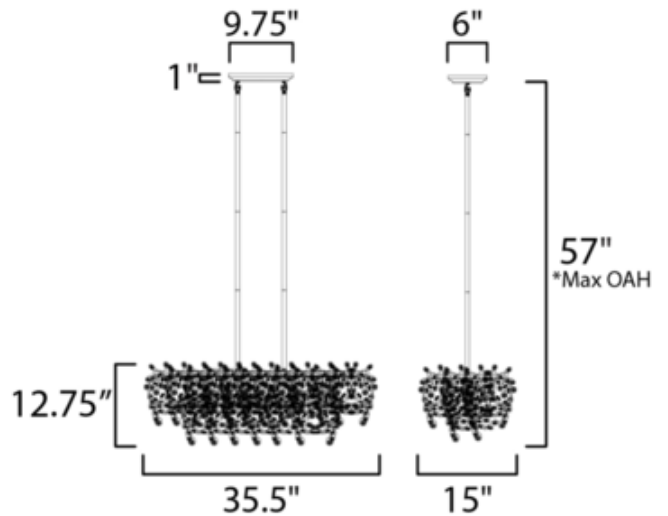

**BRAND**

Maxim Lighting

**DESCRIPTION**

The Comet Linear Pendant features Polished Chrome finish and beveled glass crystals which create countless reflective surfaces that delicately and boldly illuminate.

*Shown in: Polished Chrome / Crystal*

<b>SHADE COLOR</b>	Crystal
<b>BODY FINISH</b>	Polished Chrome
<b>WATTAGE</b>	28W
<b>DIMMER</b>	Standard 120V
<b>DIMENSIONS</b>	35.5"L x 15"W x 12.75"H
<b>BULB INCLUDED</b>	
<b>LAMP</b>	7 x JCD/G9/4W/120V LED

*Technical Information*

<b>LUMINOUS FLUX</b>	3500 lumens
<b>LUMENS/WATT</b>	875.00
<b>LAMP COLOR</b>	3000K

**SPEC #** MAX106417

COMPANY	PROJECT	FIXTURE TYPE	APPROVED BY	DATE