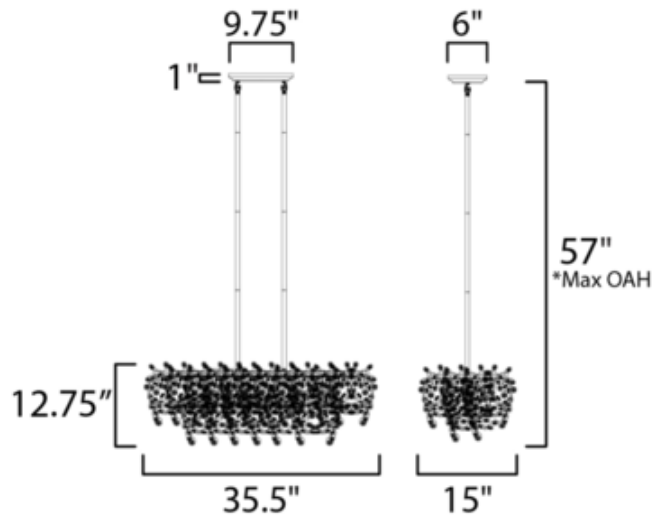

BRAND

Maxim Lighting

DESCRIPTION

The Comet Linear Pendant features Polished Chrome finish and beveled glass crystals which create countless reflective surfaces that delicately and boldly illuminate.

Shown in: Polished Chrome / Crystal

SHADE COLOR	Crystal
BODY FINISH	Polished Chrome
WATTAGE	28W
DIMMER	Standard 120V
DIMENSIONS	35.5"L x 15"W x 12.75"H
BULB INCLUDED	
LAMP	7 x JCD/G9/4W/120V LED

Technical Information

LUMINOUS FLUX	3500 lumens
LUMENS/WATT	875.00
LAMP COLOR	3000K

SPEC # MAX106417

COMPANY	PROJECT	FIXTURE TYPE	APPROVED BY	DATE