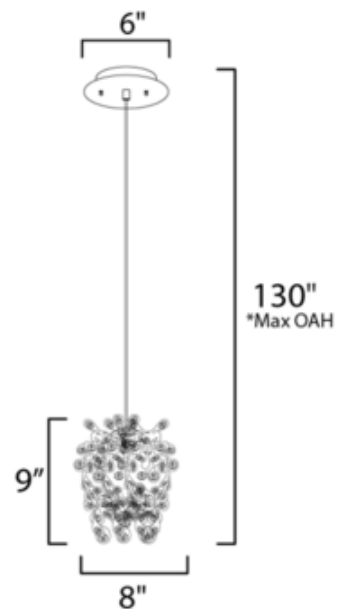

**BRAND**

Maxim Lighting

**DESCRIPTION**

The Comet Mini Pendant features a Polished Chrome finish and beveled glass crystals which create countless reflective surfaces that delicately and boldly illuminate.

*Shown in: Polished Chrome / Crystal*

<b>SHADE COLOR</b>	Crystal
<b>BODY FINISH</b>	Polished Chrome
<b>WATTAGE</b>	40W
<b>DIMMER</b>	Standard 120V
<b>DIMENSIONS</b>	8"W x 9"H
<b>BULB INCLUDED</b>	
<b>LAMP</b>	1 x JCD/G9/40W/120V Krypton Xenon

*Technical Information*

<b>LUMINOUS FLUX</b>	500 lumens
<b>LUMENS/WATT</b>	12.50
<b>LAMP COLOR</b>	2900K
<b>PRODUCT DIMENSIONS</b>	Maximum Overall Height: 130"

**SPEC #** MAX106420

COMPANY	PROJECT	FIXTURE TYPE	APPROVED BY	DATE