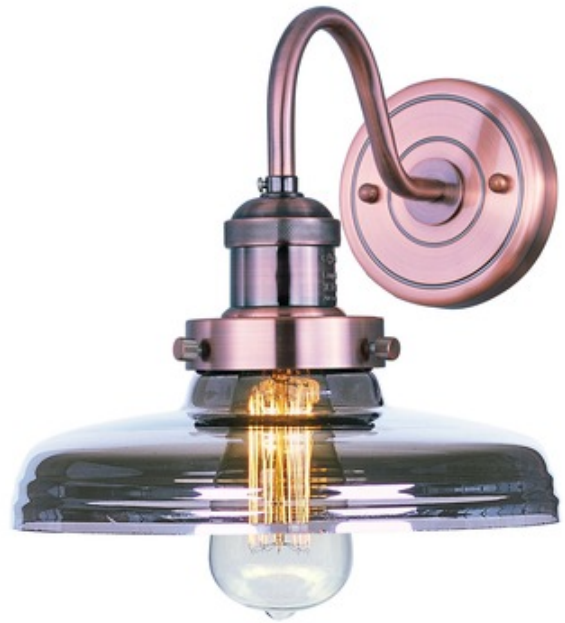

BRAND

Maxim Lighting

DESCRIPTION

The Mini Hi-Bay 25087 Wall Sconce features a classic, simple style and a glass shade. Available in Bronze, Antique Copper, Satin Nickel, and Polished Nickel, with Smoked glass shade. One 60 watt 120 volt Edison type medium base bulb is required, but not included. 10 width x 7.75 inch height x 11.25 inch depth. UL listed.

SHADE COLOR	Smoke
BODY FINISH	Antique Copper
WATTAGE	60W
DIMMER	Standard 120V
DIMENSIONS	10"W x 9"H x 11.25"D
BULB NOT INCLUDED	
LAMP	1 x Edison/Medium (E26)/60W/120V Incandescent

SPEC # MAX106518

COMPANY	PROJECT	FIXTURE TYPE	APPROVED BY	DATE