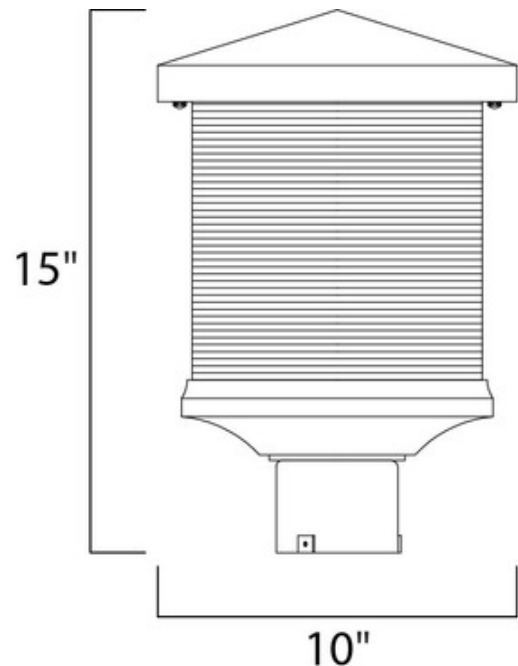

BRAND

Maxim Lighting

DESCRIPTION

Triumph VX Outdoor Post Light is fabricated from Vivex material in Earth Tone finish with Clear glass. Vivex is a material twice the strength of resin, is non-corrosive, UV resistant and backed with a 3-Year Limited Warranty. Standard post is required, and sold separately. Wet location rated. UL listed.

SHADE COLOR	Clear
BODY FINISH	Earth Tone
WATTAGE	43W
DIMMER	Standard 120V
DIMENSIONS	10"W x 15"H
BULB NOT INCLUDED	
LAMP	1 x A19/Medium (E26)/43W/120V Incandescent 1 x A19/Medium (E26)/120V LED

Technical Information

LUMINOUS FLUX	672 lumens
LUMENS/WATT	15.63
LAMP COLOR	2700K

SPEC # MAX106555

COMPANY	PROJECT	FIXTURE TYPE	APPROVED BY	DATE