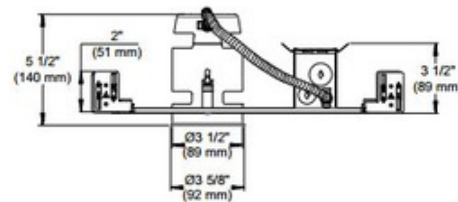

NWLED300LU1 3.5 Inch 12W LED Non-IC New Construction

Housing

Description:

3.5 inch LED long non-ic new construction housing with 120-277 volt electronic driver, 12 watts, 3000K. Also available in 12 watt 2700K version. Dimmable at 120 volts with compatible electronic low voltage dimmers that use reverse phase trailing edge technology. Cannot be used in contact with insulation and should be at least 3 inches from insulation. Takes up to 1.5 inch ceiling. Below ceiling accessible. For use with trims LEDG314, LEDG325, LEDT312, LEDT325. 3.6 inch cut out. 13.5 inches long x 7.3 inches wide x 5.5 inches high. Suitable for damp location. UL listed.

Technical Information

Lamp Color: 3000 K
 Function: Downlight
 Ceiling Type: Drywall with Trim
 Housing Type: New Construction NON IC
 Aperture Shape: Round
 Aperture Size: 3.000"

Product Number: CLT106638			
Company:		Fixture Type:	Date: Apr 25, 2018
Project:		Approved By:	