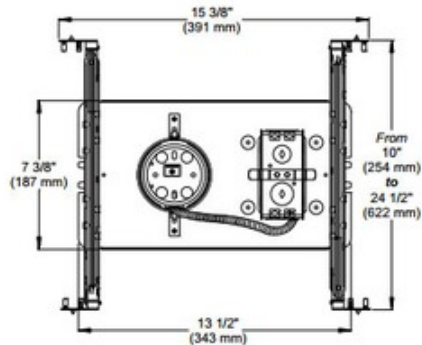

NWLED300LU1 3.5 Inch 12W LED Non-IC New Construction

Housing

Description:

3.5 inch LED long non-ic new construction housing with 120-277 volt electronic driver, 12 watts, 3000K. Also available in 12 watt 2700K version. Dimmable at 120 volts with compatible electronic low voltage dimmers that use reverse phase trailing edge technology. Cannot be used in contact with insulation and should be at least 3 inches from insulation. Takes up to 1.5 inch ceiling. Below ceiling accessible. For use with trims LEDG314, LEDG325, LEDT312, LEDT325. 3.6 inch cut out. 13.5 inches long x 7.3 inches wide x 5.5 inches high. Suitable for damp location. UL listed.

Shown in: Galvanized Steel

List Price: \$167.50
 Our Price: \$41.88

Shade Color: N/A
 Body Finish: Galvanized Steel
 Lamp: 1 x LED/12W/120V LED
 Wattage: 12W
 Dimmer: Dimmable
 Dimensions: 13.5"L x 5.5"H x 7.3"W

Technical Information

Lamp Color: 3000 K
 Function: Downlight
 Ceiling Type: Drywall with Trim
 Housing Type: New Construction NON IC
 Aperture Shape: Round
 Aperture Size: 3.000"

Product Number: CLT106638			
Company:		Fixture Type:	Date: Apr 25, 2018
Project:		Approved By:	