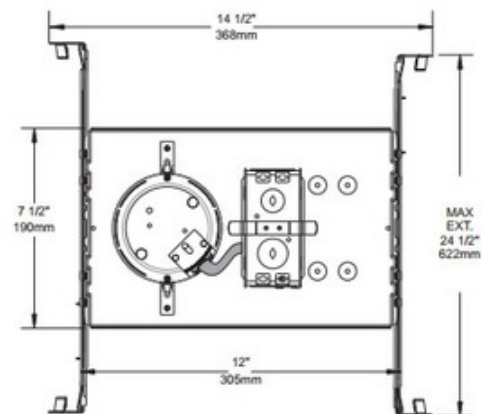

BRAND Contrast Lighting

DESCRIPTION

NW2000CE 4 Inch Non-IC Shallow New Construction Housing is a thermally protected housing suitable for non-insulated new construction installations. Non-IC designation requires that insulation be kept a minimum of 3 inches away from housing. Below ceiling accessible. Takes up to 7/8 inch ceiling thickness. Low voltage 12 volt electronic transformer included. Dimmable with a low voltage electronic dimmer. See attached dimmer compatibility reference when using LED bulb option. Suitable for damp locations. UL listed. 4.25 inch ceiling cut out. 12 inch length x 7.5 inch width x 3.5 inch height. A complete fixture includes a housing and trim, sold separately.

TRIM COLOR	N/A
BODY FINISH	Galvanized Steel
WATTAGE	42W
DIMMER	Low Voltage Electronic
DIMENSIONS	12"L x 7.5"W x 3.5"H
BULB NOT INCLUDED	
LAMP	MR16/GU5.3 (bipin)/42W/12V Halogen 1 x MR16/GU5.3 (bipin)/12V LED

Technical Information

CEILING TYPE	Drywall with Trim
HOUSING TYPE	New Construction NON IC
HOUSING HEIGHT	4"
APERTURE SIZE	4.000"

SPEC # CLT106641

COMPANY	PROJECT	FIXTURE TYPE	APPROVED BY	DATE