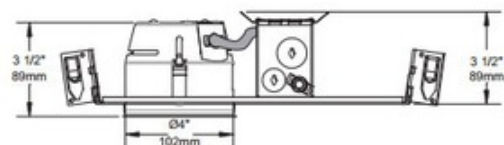

BRAND Contrast Lighting

DESCRIPTION

NW2000CE 4 Inch Non-IC Shallow New Construction Housing is a thermally protected housing suitable for non-insulated new construction installations. Non-IC designation requires that insulation be kept a minimum of 3 inches away from housing. Below ceiling accessible. Takes up to 7/8 inch ceiling thickness. Low voltage 12 volt electronic transformer included. Dimmable with a low voltage electronic dimmer. See attached dimmer compatibility reference when using LED bulb option. Suitable for damp locations. UL listed. 4.25 inch ceiling cut out. 12 inch length x 7.5 inch width x 3.5 inch height. A complete fixture includes a housing and trim, sold separately.

TRIM COLOR	N/A
BODY FINISH	Galvanized Steel
WATTAGE	42W
DIMMER	Low Voltage Electronic
DIMENSIONS	12"L x 7.5"W x 3.5"H
BULB NOT INCLUDED	
LAMP	MR16/GU5.3 (bipin)/42W/12V Halogen 1 x MR16/GU5.3 (bipin)/12V LED

Technical Information

CEILING TYPE	Drywall with Trim
HOUSING TYPE	New Construction NON IC
HOUSING HEIGHT	4"
APERTURE SIZE	4.000"

SPEC # CLT106641

COMPANY	PROJECT	FIXTURE TYPE	APPROVED BY	DATE