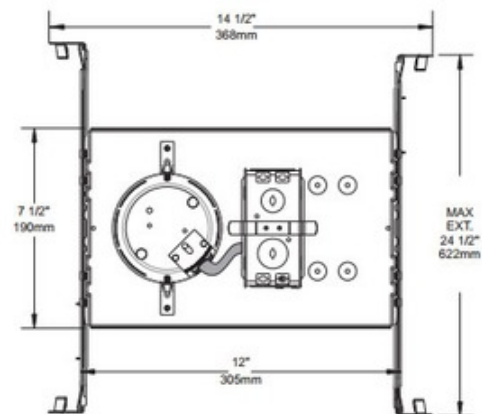

BRAND Contrast Lighting

DESCRIPTION

NW2000CE 4 Inch Non-IC Shallow New Construction Housing is a thermally protected housing suitable for non-insulated new construction installations. Non-IC designation requires that insulation be kept a minimum of 3 inches away from housing. Below ceiling accessible. Takes up to 7/8 inch ceiling thickness. Low voltage 12 volt electronic transformer included. Dimmable with a low voltage electronic dimmer. See attached dimmer compatibility reference when using LED bulb option. Suitable for damp locations. UL listed. 4.25 inch ceiling cut out. 12 inch length x 7.5 inch width x 3.5 inch height. A complete fixture includes a housing and trim, sold separately.

TRIM COLOR	N/A
BODY FINISH	Galvanized Steel
WATTAGE	50W
DIMMER	Low Voltage Electronic
DIMENSIONS	14.38"L x 7.5"W x 4.5"H
BULB NOT INCLUDED	
LAMP	MR16/GU5.3 (bipin)/50W/12V Halogen MR16/GU5.3 (bipin)/12V LED

Technical Information

CEILING TYPE	Drywall with Trim
HOUSING TYPE	New Construction NON IC
HOUSING HEIGHT	5"
APERTURE SIZE	4.000"

SPEC # CLT106642

COMPANY	PROJECT	FIXTURE TYPE	APPROVED BY	DATE