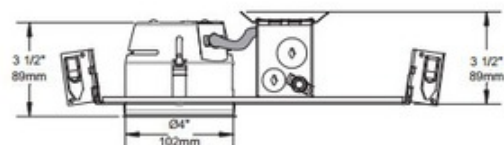

BRAND Contrast Lighting

DESCRIPTION

NW2000CE 4 Inch Non-IC Shallow New Construction Housing is a thermally protected housing suitable for non-insulated new construction installations. Non-IC designation requires that insulation be kept a minimum of 3 inches away from housing. Below ceiling accessible. Takes up to 7/8 inch ceiling thickness. Low voltage 12 volt electronic transformer included. Dimmable with a low voltage electronic dimmer. See attached dimmer compatibility reference when using LED bulb option. Suitable for damp locations. UL listed. 4.25 inch ceiling cut out. 12 inch length x 7.5 inch width x 3.5 inch height. A complete fixture includes a housing and trim, sold separately.

TRIM COLOR	N/A
BODY FINISH	Galvanized Steel
WATTAGE	50W
DIMMER	Low Voltage Electronic
DIMENSIONS	14.38"L x 7.5"W x 4.5"H
BULB NOT INCLUDED	
LAMP	MR16/GU5.3 (bipin)/50W/12V Halogen MR16/GU5.3 (bipin)/12V LED

Technical Information

CEILING TYPE	Drywall with Trim
HOUSING TYPE	New Construction NON IC
HOUSING HEIGHT	5"
APERTURE SIZE	4.000"

SPEC # CLT106642

COMPANY	PROJECT	FIXTURE TYPE	APPROVED BY	DATE