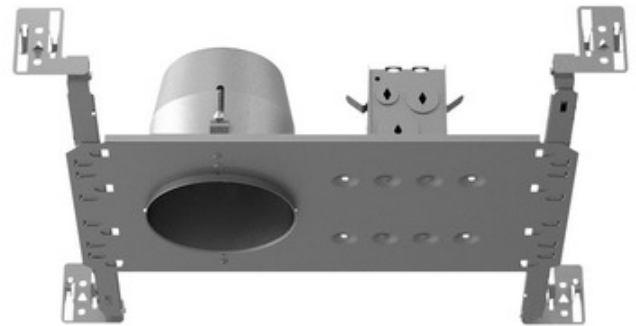

BRAND Contrast Lighting

DESCRIPTION

NW2000CE 4 Inch Non-IC Shallow New Construction Housing is a thermally protected housing suitable for non-insulated new construction installations. Non-IC designation requires that insulation be kept a minimum of 3 inches away from housing. Below ceiling accessible. Takes up to 7/8 inch ceiling thickness. Low voltage 12 volt electronic transformer included. Dimmable with a low voltage electronic dimmer. See attached dimmer compatibility reference when using LED bulb option. Suitable for damp locations. UL listed. 4.25 inch ceiling cut out. 12 inch length x 7.5 inch width x 3.5 inch height. A complete fixture includes a housing and trim, sold separately.

TRIM COLOR	N/A
BODY FINISH	Galvanized Steel
WATTAGE	50W
DIMMER	Low Voltage Electronic
DIMENSIONS	14.38"L x 7.5"W x 4.5"H
BULB NOT INCLUDED	
LAMP	MR16/GU5.3 (bipin)/50W/12V Halogen MR16/GU5.3 (bipin)/12V LED

Technical Information

CEILING TYPE	Drywall with Trim
HOUSING TYPE	New Construction NON IC
HOUSING HEIGHT	5"
APERTURE SIZE	4.000"

SPEC # CLT106642

COMPANY	PROJECT	FIXTURE TYPE	APPROVED BY	DATE