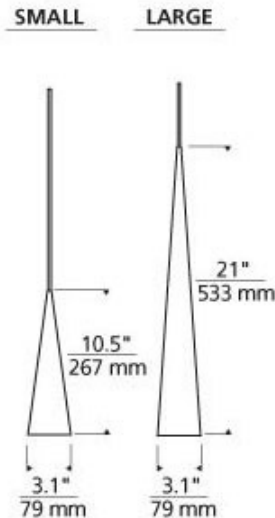

# Pinnacle Freejack Halogen Pendant

**Description:**

Freejack Pinnacle Pendant features a sleek glass cone, available in large and small versions. Shade color available in Black or White. Finish in Antique Bronze, Chrome or Satin Nickel. Small: One 35 watt, 12 volt GU5.3 MR16 halogen lamp is required, but not included. Large: One 50 watt, 12 volt JC GY6.35 halogen bi-pin lamp is required, but not included. Includes six feet of field-cutttable suspension cable (custom lengths available) and a Freejack connector. ETL listed. Large: 3.1 inch diameter x 21 inch height x 93 inch overall length. Small: 3.1 inch diameter x 10.5 inch height x 82.5 inch overall length. Canopy required if used as a monopoint, sold separately.

Shown in: Chrome / Black

**List Price:** \$312.50  
**Our Price:** \$250.00

**Shade Color:** Black  
**Body Finish:** Chrome  
**Lamp:** 1 x MR16/GU5.3 (bipin)/35W/12V Halogen  
 1 x MR16/GU5.3 (bipin)/12V LED  
**Wattage:** 35W  
**Dimmer:** Dimmable  
**Dimensions:** 82.5"L x 10.5"H x 3.1"W

Product Number: <b>TLG 10666</b>			
Company:		Fixture Type:	Date: Apr 23, 2018
Project:		Approved By:	

#2002FJ-PINNACL-011H1-BKCH

Fax: (773) 883-6131

Phone: 866-954-4489

Address: 1718 W. Fullerton Ave. Chicago IL 60614