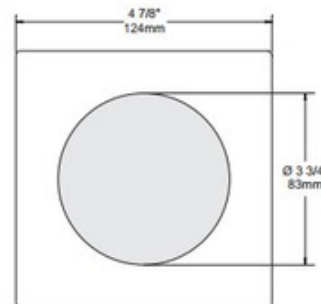

S2100 4 Inch Lensed Adjustable Shower Trim

Description:

S2100 4 Inch Square Lensed Adjustable Trim is available in a powder coat painted or plated die-formed steel finish in White, Black, Gold Plated 24K, Chrome, Brushed Chrome, Architectural Bronze, Antique Copper, Matte White, Brushed Nickel, Satin Nickel, Metallic Grey or Antique Nickel. Frosted lens standard. Additional lens options include frosted with clear center lens (FC) or clear lens (C). Lamp options include 12 volt GU5.3 MR16 halogen up to 50 watts, 120 volt PAR16 LED up to 8 watts, 12 volt GU5.3 MR16 LED up to 11.5 watts, and 120 volt GU10 MR16 LED up to 9.8 watts. Use supplied glass lens only with MR16 lamps with no glass cover. See attached manufacturer spec for housing/trim combination options. See housing specification for dimmer information. UL listed. Suitable for wet locations. 1 year warranty. 4.25 inch ceiling cutout. 4.9 inch square x 2 inch height. 3.75 inch aperture. A complete fixture consists of a trim and housing, sold separately.

Wattage: 50W
 Dimmer: Dimmable
 Dimensions: 2"H x 4.9"W

Technical Information
 Function: Shower/Lensed
 Ceiling Type: Drywall with Trim
 Aperture Shape: Square
 Aperture Size: 4.000"

Product Number: CLT106728			
Company:		Fixture Type:	Date: Apr 25, 2018
Project:		Approved By:	