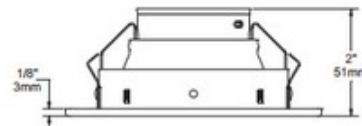

S2100 4 Inch Lensed Adjustable Shower Trim

Description:

S2100 4 Inch Square Lensed Adjustable Trim is available in a powder coat painted or plated die-formed steel finish in White, Black, Gold Plated 24K, Chrome, Brushed Chrome, Architectural Bronze, Antique Copper, Matte White, Brushed Nickel, Satin Nickel, Metallic Grey or Antique Nickel. Frosted lens standard. Additional lens options include frosted with clear center lens (FC) or clear lens (C). Lamp options include 12 volt GU5.3 MR16 halogen up to 50 watts, 120 volt PAR16 LED up to 8 watts, 12 volt GU5.3 MR16 LED up to 11.5 watts, and 120 volt GU10 MR16 LED up to 9.8 watts. Use supplied glass lens only with MR16 lamps with no glass cover. See attached manufacturer spec for housing/trim combination options. See housing specification for dimmer information. UL listed. Suitable for wet locations. 1 year warranty. 4.25 inch ceiling cutout. 4.9 inch square x 2 inch height. 3.75 inch aperture. A complete fixture consists of a trim and housing, sold separately.

Wattage: 50W
 Dimmer: Dimmable
 Dimensions: 2"H x 4.9"W

Technical Information
 Function: Shower/Lensed
 Ceiling Type: Drywall with Trim
 Aperture Shape: Square
 Aperture Size: 4.000"

Product Number: CLT106728			
Company:		Fixture Type:	Date: Apr 25, 2018
Project:		Approved By:	