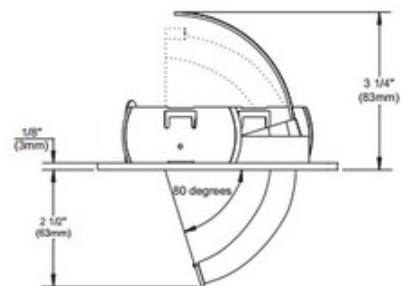

**BRAND**

Contrast Lighting

**DESCRIPTION**

T7025 4.25 Inch Round Face Elbow Trim is available in a powder coat painted or plated die-formed steel finish in White, Black, Gold Plated 24K, Chrome, Brushed Chrome, Architectural Bronze, Antique Copper, Matte White, Brushed Nickel, Satin Nickel, Metallic Grey or Antique Nickel. Features a 358 swivel. One 35-50 watt, 12 volt GU5.3 MR16 halogen bulb or LED equivalent is required, but not included. Wattage dependent on housing/trim combination. See housing for dimmer information. Suitable for damp locations. UL listed. 5 1/8 inch outside diameter x 3.75 inch inside diameter x 3.25 inch height. A complete fixture includes a housing and trim, sold separately.

<b>TRIM COLOR</b>	N/A
<b>BODY FINISH</b>	Satin Nickel
<b>WATTAGE</b>	50W
<b>DIMMER</b>	Dimmable
<b>DIMENSIONS</b>	3.75"W x 3.25"H
<b>BULB NOT INCLUDED</b>	
<b>LAMP</b>	1 x MR16/GU5.3 (bipin)/50W/12V Halogen 1 x MR16/GU5.3 (bipin)/12V LED

*Technical Information*

<b>FUNCTION</b>	Adjustable Accent
<b>CEILING TYPE</b>	Drywall with Trim
<b>APERTURE SHAPE</b>	Round
<b>APERTURE SIZE</b>	4.000"

**SPEC #** CLT106743

COMPANY	PROJECT	FIXTURE TYPE	APPROVED BY	DATE