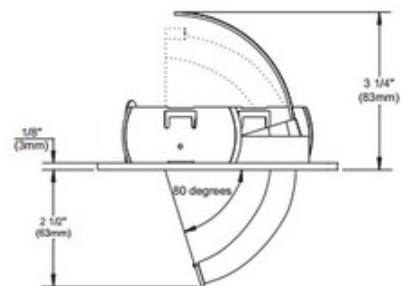

BRAND

Contrast Lighting

DESCRIPTION

T7025 4.25 Inch Round Face Elbow Trim is available in a powder coat painted or plated die-formed steel finish in White, Black, Gold Plated 24K, Chrome, Brushed Chrome, Architectural Bronze, Antique Copper, Matte White, Brushed Nickel, Satin Nickel, Metallic Grey or Antique Nickel. Features a 358 swivel. One 35-50 watt, 12 volt GU5.3 MR16 halogen bulb or LED equivalent is required, but not included. Wattage dependent on housing/trim combination. See housing for dimmer information. Suitable for damp locations. UL listed. 5 1/8 inch outside diameter x 3.75 inch inside diameter x 3.25 inch height. A complete fixture includes a housing and trim, sold separately.

TRIM COLOR	N/A
BODY FINISH	Satin Nickel
WATTAGE	50W
DIMMER	Dimmable
DIMENSIONS	3.75"W x 3.25"H
BULB NOT INCLUDED	
LAMP	1 x MR16/GU5.3 (bipin)/50W/12V Halogen 1 x MR16/GU5.3 (bipin)/12V LED

Technical Information

FUNCTION	Adjustable Accent
CEILING TYPE	Drywall with Trim
APERTURE SHAPE	Round
APERTURE SIZE	4.000"

SPEC # CLT106743

COMPANY	PROJECT	FIXTURE TYPE	APPROVED BY	DATE