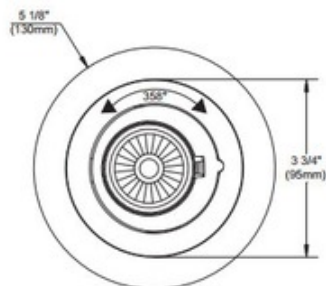

BRAND

Contrast Lighting

DESCRIPTION

T7025 4.25 Inch Round Face Elbow Trim is available in a powder coat painted or plated die-formed steel finish in White, Black, Gold Plated 24K, Chrome, Brushed Chrome, Architectural Bronze, Antique Copper, Matte White, Brushed Nickel, Satin Nickel, Metallic Grey or Antique Nickel. Features a 358 swivel. One 35-50 watt, 12 volt GU5.3 MR16 halogen bulb or LED equivalent is required, but not included. Wattage dependent on housing/trim combination. See housing for dimmer information. Suitable for damp locations. UL listed. 5 1/8 inch outside diameter x 3.75 inch inside diameter x 3.25 inch height. A complete fixture includes a housing and trim, sold separately.

TRIM COLOR	N/A
BODY FINISH	Satin Nickel
WATTAGE	50W
DIMMER	Dimmable
DIMENSIONS	3.75"W x 3.25"H
BULB NOT INCLUDED	
LAMP	1 x MR16/GU5.3 (bipin)/50W/12V Halogen 1 x MR16/GU5.3 (bipin)/12V LED

Technical Information

FUNCTION	Adjustable Accent
CEILING TYPE	Drywall with Trim
APERTURE SHAPE	Round
APERTURE SIZE	4.000"

SPEC # CLT106743

COMPANY	PROJECT	FIXTURE TYPE	APPROVED BY	DATE