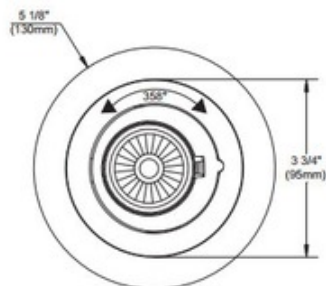

**BRAND**

Contrast Lighting

**DESCRIPTION**

T7025 4.25 Inch Round Face Elbow Trim is available in a powder coat painted or plated die-formed steel finish in White, Black, Gold Plated 24K, Chrome, Brushed Chrome, Architectural Bronze, Antique Copper, Matte White, Brushed Nickel, Satin Nickel, Metallic Grey or Antique Nickel. Features a 358 swivel. One 35-50 watt, 12 volt GU5.3 MR16 halogen bulb or LED equivalent is required, but not included. Wattage dependent on housing/trim combination. See housing for dimmer information. Suitable for damp locations. UL listed. 5 1/8 inch outside diameter x 3.75 inch inside diameter x 3.25 inch height. A complete fixture includes a housing and trim, sold separately.

<b>TRIM COLOR</b>	N/A
<b>BODY FINISH</b>	Satin Nickel
<b>WATTAGE</b>	50W
<b>DIMMER</b>	Dimmable
<b>DIMENSIONS</b>	3.75"W x 3.25"H
<b>BULB NOT INCLUDED</b>	
<b>LAMP</b>	1 x MR16/GU5.3 (bipin)/50W/12V Halogen 1 x MR16/GU5.3 (bipin)/12V LED

*Technical Information*

<b>FUNCTION</b>	Adjustable Accent
<b>CEILING TYPE</b>	Drywall with Trim
<b>APERTURE SHAPE</b>	Round
<b>APERTURE SIZE</b>	4.000"

**SPEC #** CLT106743

COMPANY	PROJECT	FIXTURE TYPE	APPROVED BY	DATE