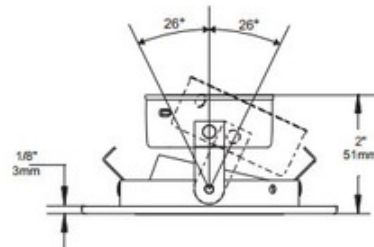

# T3145W 3.5 Inch Adjustable Regressed Wall Wash Trim

**Description:**

T3145W 3.5 Inch Square Adjustable Regressed Wall Wash Trim is made of plated die-formed steel or powder coat painted finish with an anodized aluminum reflector. Trim finish available in White, Black, Gold Plated 24K, Chrome, Brushed Chrome, Architectural Bronze, Antique Copper, Matte White, Brushed Nickel, Satin Nickel, Metallic Grey or Antique Nickel. Additional reflector finishes include specular Clear or Black, or painted White, Black or Matte White. See attached manufacturer for housing/trim combination options. Lamp options include 12 volt GU5.3 MR16 halogen up to 50 watts, 120 volt PAR16 LED up to 8 watts, 12 volt GU5.3 MR16 LED up to 11.5 watts, and 120 volt GU10 MR16 LED up to 9.8 watts. Use supplied glass lens only with MR16 lamps with no glass cover. See housing specification for dimmer information. UL listed. Suitable for damp locations. 1 year warranty. 3 5/8 inch ceiling cutout. 4.25 inch square x 2 inch height. 2.6 inch round aperture. A complete fixture includes a housing and trim, sold separately.

**Wattage:** 50W  
**Dimmer:** Dimmable  
**Dimensions:** 2"H x 4.25"W x 4.25"D

**Technical Information**  
**Function:** Wall Washer  
**Ceiling Type:** Drywall with Trim  
**Aperture Shape:** Round  
**Aperture Size:** 2.600"