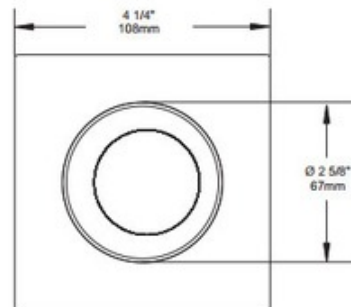

# T3145W 3.5 Inch Adjustable Regressed Wall Wash Trim

**Description:**

T3145W 3.5 Inch Square Adjustable Regressed Wall Wash Trim is made of plated die-formed steel or powder coat painted finish with an anodized aluminum reflector. Trim finish available in White, Black, Gold Plated 24K, Chrome, Brushed Chrome, Architectural Bronze, Antique Copper, Matte White, Brushed Nickel, Satin Nickel, Metallic Grey or Antique Nickel. Additional reflector finishes include specular Clear or Black, or painted White, Black or Matte White. See attached manufacturer for housing/trim combination options. Lamp options include 12 volt GU5.3 MR16 halogen up to 50 watts, 120 volt PAR16 LED up to 8 watts, 12 volt GU5.3 MR16 LED up to 11.5 watts, and 120 volt GU10 MR16 LED up to 9.8 watts. Use supplied glass lens only with MR16 lamps with no glass cover. See housing specification for dimmer information. UL listed. Suitable for damp locations. 1 year warranty. 3 5/8 inch ceiling cutout. 4.25 inch square x 2 inch height. 2.6 inch round aperture. A complete fixture includes a housing and trim, sold separately.

**Wattage:** 50W  
**Dimmer:** Dimmable  
**Dimensions:** 2"H x 4.25"W x 4.25"D

**Technical Information**  
**Function:** Wall Washer  
**Ceiling Type:** Drywall with Trim  
**Aperture Shape:** Round  
**Aperture Size:** 2.600"