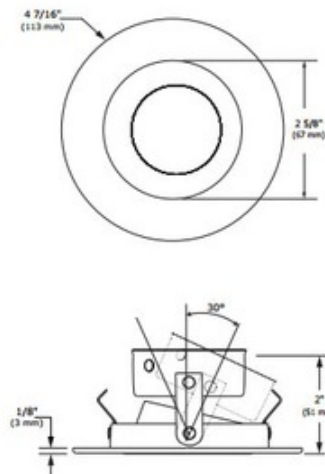

T3450W 3.5 Inch Adjustable Wall Wash Trim

Description:

T3450W 3.5 Inch Round Adjustable Wall Wash Trim is made of plated die-formed steel or powder coat painted finish with anodized aluminum reflector. Trim finish available in White, Black, Gold Plated 24K, Chrome, Brushed Chrome, Architectural Bronze, Antique Copper, Matte White, Brushed Nickel, Satin Nickel, Metallic Grey or Antique Nickel. Additional reflector finishes include specular Clear or Black, or painted White, Black or Matte White. See attached manufacturer specification for housing/trim combination options. Lamp options include 12 volt GU5.3 MR16 halogen up to 50 watts, 120 volt PAR16 LED up to 8 watts, 12 volt GU5.3 MR16 LED up to 11.5 watts, and 120 volt GU10 MR16 LED up to 9.8 watts. Use supplied glass lens only with MR16 lamps with no glass cover. See housing for dimmer information. UL listed. Suitable for damp locations. 1 year warranty. 3 5/8 inch ceiling cutout. 4.4 inch diameter x 2 inch height. 2.6 inch diameter aperture. A complete fixture includes a housing and trim, sold separately.

Wattage: 50W
Dimmer: Dimmable
Dimensions: 2"H x 4.4"W

Technical Information
Function: Wall Washer
Ceiling Type: Drywall with Trim
Aperture Shape: Round
Aperture Size: 2.600"

Product Number: CLT106887			
Company:		Fixture Type:	Date: Mar 17, 2018
Project:		Approved By:	