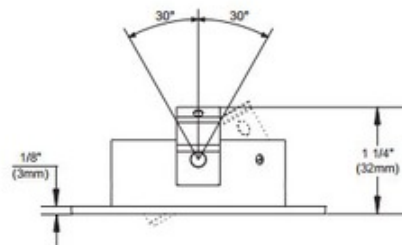

# T4125 3 Inch Low Profile Adjustable Trim

**Description:**

T4125 3 inch low profile square adjustable 30 degree trim. Trim finish available in White, Black, 24K Gold, Chrome, Brushed Chrome, Architectural Bronze, Antique Copper, Matte White, Brushed Nickel, Satin Nickel or Metallic Grey. One 20-35 watt, 12 volt GU5.3 MR16 or LED equivalent bulb is required, but not included. Wattage dependent on housing/trim combination. See housing for dimming. 3.75 inch square x 1.25 inch height. A complete fixture includes a housing and trim, sold separately.

**Technical Information**

**Function:** Adjustable Accent  
**Ceiling Type:** Drywall with Trim  
**Aperture Shape:** Round  
**Aperture Size:** 3.000"

Product Number: <b>CLT106895</b>			
Company:		Fixture Type:	Date: Apr 21, 2018
Project:		Approved By:	