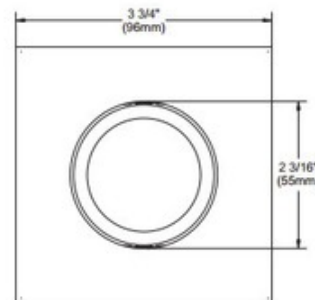

# T4125 3 Inch Low Profile Adjustable Trim

**Description:**

T4125 3 inch low profile square adjustable 30 degree trim. Trim finish available in White, Black, 24K Gold, Chrome, Brushed Chrome, Architectural Bronze, Antique Copper, Matte White, Brushed Nickel, Satin Nickel or Metallic Grey. One 20-35 watt, 12 volt GU5.3 MR16 or LED equivalent bulb is required, but not included. Wattage dependent on housing/trim combination. See housing for dimming. 3.75 inch square x 1.25 inch height. A complete fixture includes a housing and trim, sold separately.

Shown in: Matte White

**List Price:** \$35.50  
**Our Price:** \$21.73

**Shade Color:** N/A  
**Body Finish:** Matte White  
**Lamp:** 1 x MR16/GU5.3 (bipin)/35W/12V Halogen  
 1 x MR16/GU5.3 (bipin)/12V LED  
**Wattage:** 35W  
**Dimmer:** Dimmable  
**Dimensions:** 1.25"H x 3.75"W x 3.75"D

**Technical Information**

**Function:** Adjustable Accent  
**Ceiling Type:** Drywall with Trim  
**Aperture Shape:** Round  
**Aperture Size:** 3.000"

Product Number: <b>CLT106895</b>			
Company:		Fixture Type:	Date: Apr 21, 2018
Project:		Approved By:	