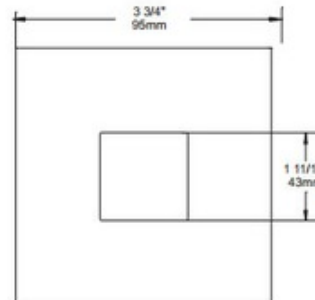

# S4151 3 Inch Lensed Shower Trim with Pinhole Opening

**Description:**

S4151 3 Inch Square Shower Trim with Square Pinhole Opening is available in a powder coat painted or plated die-formed steel finish in White, Black, Gold Plated 24K, Chrome, Brushed Chrome, Architectural Bronze, Antique Copper, Matte White, Brushed Nickel, Satin Nickel, or Metallic Grey. Frosted lens. Anodized aluminum reflector standard. One 20 watt, 12 volt GU5.3 MR16 halogen bulb or LED equivalent is required, but not included. See housing for dimmer information. Suitable for wet locations. UL listed. 3.75 inch square x 1.7 inch square pinhole x 2.2 inch height.

Shown in: Matte White / Frosted

List Price: \$56.00  
 Our Price: \$34.27

Shade Color: Frosted  
 Body Finish: Matte White  
 Lamp: 1 x MR16/GU5.3 (bipin)/20W/12V Halogen  
 1 x MR16/GU5.3 (bipin)/12V LED  
 Wattage: 20W  
 Dimmer: Dimmable  
 Dimensions: 2.3"H x 3.75"W x 3.75"D

**Technical Information**

Function: Shower/Lensed  
 Ceiling Type: Drywall with Trim  
 Aperture Shape: Pinhole  
 Aperture Size: 1.000"

Product Number: <b>CLT106911</b>			
Company:		Fixture Type:	Date: Apr 26, 2018
Project:		Approved By:	