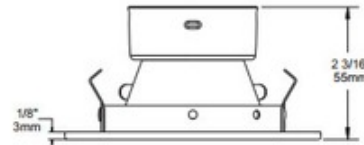

# S4151 3 Inch Lensed Shower Trim with Pinhole Opening

**Description:**

S4151 3 Inch Square Shower Trim with Square Pinhole Opening is available in a powder coat painted or plated die-formed steel finish in White, Black, Gold Plated 24K, Chrome, Brushed Chrome, Architectural Bronze, Antique Copper, Matte White, Brushed Nickel, Satin Nickel, or Metallic Grey. Frosted lens. Anodized aluminum reflector standard. One 20 watt, 12 volt GU5.3 MR16 halogen bulb or LED equivalent is required, but not included. See housing for dimmer information. Suitable for wet locations. UL listed. 3.75 inch square x 1.7 inch square pinhole x 2.2 inch height.

Shown in: Matte White / Frosted

List Price: \$56.00  
 Our Price: \$34.27

Shade Color: Frosted  
 Body Finish: Matte White  
 Lamp: 1 x MR16/GU5.3 (bipin)/20W/12V Halogen  
 1 x MR16/GU5.3 (bipin)/12V LED  
 Wattage: 20W  
 Dimmer: Dimmable  
 Dimensions: 2.3"H x 3.75"W x 3.75"D

**Technical Information**

Function: Shower/Lensed  
 Ceiling Type: Drywall with Trim  
 Aperture Shape: Pinhole  
 Aperture Size: 1.000"

Product Number: <b>CLT106911</b>			
Company:		Fixture Type:	Date: Apr 26, 2018
Project:		Approved By:	