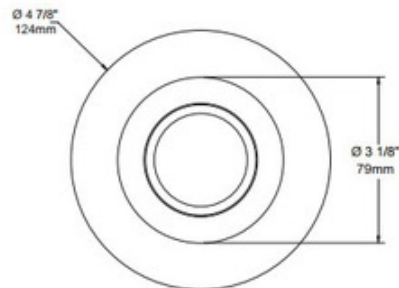

R2020 4 Inch Deep Regressed Trim

Description:

R2020 4 Inch Deep Regressed Trim available in Matte White, Satin Nickel, Chrome, Architectural Bronze, Black, 24K Gold, Brushed Chrome, Antique Copper, Brushed Nickel, White, Satin Nickel or Metallic Grey. Features aluminum semi-specular low iridescence reflector. One 50 watt, 12 volt GU5.3 MR16 bulb is required, but not included. See housing specification for dimmer information. Suitable for damp locations. UL listed. 4.9 inch diameter x 3.25 inch height. A complete fixture includes a housing and trim, sold separately.

Shown in: Matte White

List Price: \$65.75
Our Price: \$40.24

Shade Color: N/A
Body Finish: Matte White
Lamp: 1 x MR16/GU5.3 (bipin)/12V Halogen
 1 x MR16/GU5.3 (bipin)/12V LED
Wattage: N/A
Dimmer: Dimmable
Dimensions: 3.25"H x 4.9"W

Technical Information

Function: Downlight
Ceiling Type: Drywall with Trim
Aperture Shape: Round
Aperture Size: 4.000"

Product Number: CLT107058			
Company:		Fixture Type:	Date: Apr 26, 2018
Project:		Approved By:	