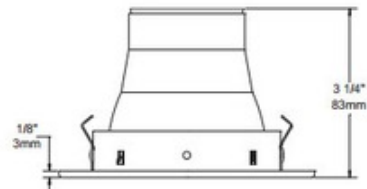

R2020 4 Inch Deep Regressed Trim

Description:

R2020 4 Inch Deep Regressed Trim available in Matte White, Satin Nickel, Chrome, Architectural Bronze, Black, 24K Gold, Brushed Chrome, Antique Copper, Brushed Nickel, White, Satin Nickel or Metallic Grey. Features aluminum semi-specular low iridescence reflector. One 50 watt, 12 volt GU5.3 MR16 bulb is required, but not included. See housing specification for dimmer information. Suitable for damp locations. UL listed. 4.9 inch diameter x 3.25 inch height. A complete fixture includes a housing and trim, sold separately.

Shown in: Matte White

List Price: \$65.75
Our Price: \$40.24

Shade Color: N/A
Body Finish: Matte White
Lamp: 1 x MR16/GU5.3 (bipin)/12V Halogen
 1 x MR16/GU5.3 (bipin)/12V LED
Wattage: N/A
Dimmer: Dimmable
Dimensions: 3.25"H x 4.9"W

Technical Information

Function: Downlight
Ceiling Type: Drywall with Trim
Aperture Shape: Round
Aperture Size: 4.000"

Product Number: CLT107058			
Company:		Fixture Type:	Date: Apr 26, 2018
Project:		Approved By:	