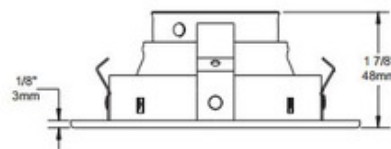

S2000 4 Inch Lensed Adjustable Shower Trim

Description:

S2000 4 Inch Low Profile Adjustable Shower Trim is available in a powder coat painted or plated die-formed steel in White, Black, Gold Plated 24K, Chrome, Brushed Chrome, Architectural Bronze, Antique Copper, Matte White, Brushed Nickel, Satin Nickel, Metallic Grey or Antique Nickel. Frosted lens. Lamp options include 12 volt MR16 halogen up to 50 watts, 120 volt PAR16 LED up to 8 watts, 12 volt GU5.3 MR16 LED up to 11.5 watts, and 120 volt GU10 MR16 LED up to 9.8 watts. See attached manufacturer specification for housing/trim combination options. Use supplied glass lens only with MR16 lamps with no glass cover. See housing for dimmer information. UL listed. Suitable for wet locations. 1 year warranty. 4.9 inch outside diameter x 3 inch inside diameter x 1.9 inch height. A complete includes a housing and trim, sold separately.

Wattage: 50W
 Dimmer: Dimmable
 Dimensions: 1.9"H x 4.9"W

Technical Information
 Function: Shower/Lensed
 Ceiling Type: Drywall with Trim
 Aperture Shape: Round
 Aperture Size: 4.000"

Product Number: CLT107106			
Company:		Fixture Type:	Date: Apr 22, 2018
Project:		Approved By:	