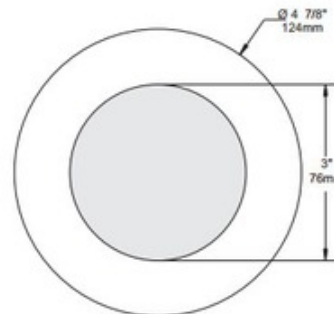

S2000 4 Inch Lensed Adjustable Shower Trim

Description:

S2000 4 Inch Low Profile Adjustable Shower Trim is available in a powder coat painted or plated die-formed steel in White, Black, Gold Plated 24K, Chrome, Brushed Chrome, Architectural Bronze, Antique Copper, Matte White, Brushed Nickel, Satin Nickel, Metallic Grey or Antique Nickel. Frosted lens. Lamp options include 12 volt MR16 halogen up to 50 watts, 120 volt PAR16 LED up to 8 watts, 12 volt GU5.3 MR16 LED up to 11.5 watts, and 120 volt GU10 MR16 LED up to 9.8 watts. See attached manufacturer specification for housing/trim combination options. Use supplied glass lens only with MR16 lamps with no glass cover. See housing for dimmer information. UL listed. Suitable for wet locations. 1 year warranty. 4.9 inch outside diameter x 3 inch inside diameter x 1.9 inch height. A complete includes a housing and trim, sold separately.

Wattage: 50W
 Dimmer: Dimmable
 Dimensions: 1.9"H x 4.9"W

Technical Information
 Function: Shower/Lensed
 Ceiling Type: Drywall with Trim
 Aperture Shape: Round
 Aperture Size: 4.000"

Product Number: CLT107106			
Company:		Fixture Type:	Date: Apr 22, 2018
Project:		Approved By:	