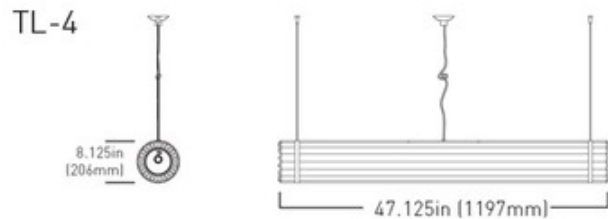

# Recycled Tube TL4 Light Pendant

**Description:**

Recycled Tube TL4 Light Pendant is formed by bundling burnt-out fluorescent tubes together with steel and rubber material. The cylinder is then lit from within providing diffused ambient illumination. One 8 watt, 120 volt 2700K LED module is included. 47.125 inch width x 8.125 inch height. Includes 144 inches of cord.

Shown in: White

List Price: \$3162.38  
 Our Price: \$2299.91

Shade Color: N/A  
 Body Finish: White  
 Lamp: 1 x LED/8W/120V LED  
 Wattage: 8W  
 Dimmer: Dimmable  
 Dimensions: 144"L x 8.125"H x 47.125"W

**Technical Information**  
 Luminous Flux: 500 lumens  
 Lumens/Watt: 62.50  
 Lamp Color: 2700 K

Product Number: <b>CSD107232</b>			
Company:		Fixture Type:	Date: Mar 19, 2018
Project:		Approved By:	