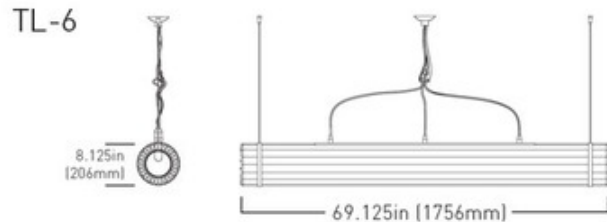

Recycled Tube TL6 Light Pendant

Description:

Recycled Tube TL6 Light Pendant is formed by bundling burnt-out fluorescent tubes together with steel and rubber material. The cylinder is then lit from within providing diffused ambient illumination. One 3.7 watt G9 base LED bulb is included. 69.125 inch width x 8.125 inch height. Comes with 144 inches of cord.

Shown in: White

List Price: \$3987.35
Our Price: \$2899.89

Shade Color: N/A
Body Finish: White
Lamp: 3 x JCD/G9/3.7W/120V LED
Wattage: 11.1W
Dimmer: Dimmable
Dimensions: 144"L x 8.125"H x 69.125"W

Technical Information

Luminous Flux: 360 lumens
Lumens/Watt: 97.30
Lamp Color: 3000 K

Product Number: CSD107233			
Company:		Fixture Type:	Date: Apr 23, 2018
Project:		Approved By:	

#0354CH-RECYCLE-069H1-WHST

Fax: (773) 883-6131