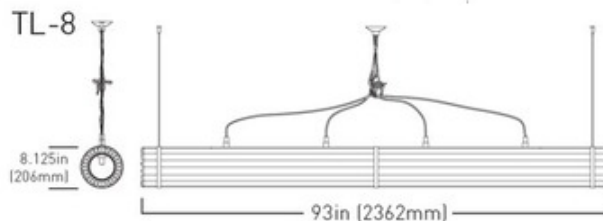

Recycled Tube TL8 Light Pendant

Description:

Recycled Tube TL8 Light Pendant is formed by bundling burnt-out fluorescent tubes together with steel and rubber material. The cylinder is then lit from within providing diffused ambient illumination. One 3.7 watt, 120 volt G9 base LED bulb is included. 93 inch width x 8.125 inch height. Comes with 144 inches of cord.

Shown in: White

List Price: \$4812.32
Our Price: \$3499.87

Shade Color: N/A
Body Finish: White
Lamp: 4 x JCD/G9/3.7W/120V LED
Wattage: 14.8W
Dimmer: Dimmable
Dimensions: 144"L x 8.125"H x 93"W

Technical Information
Luminous Flux: 360 lumens
Lumens/Watt: 97.30
Lamp Color: 3000 K