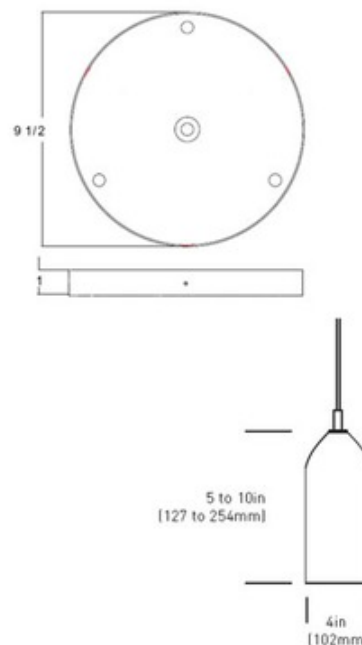

Technical Information

LUMINOUS FLUX	200 lumens
LUMENS/WATT	44.44

SPEC # CSD107237

COMPANY	PROJECT	FIXTURE TYPE	APPROVED BY	DATE