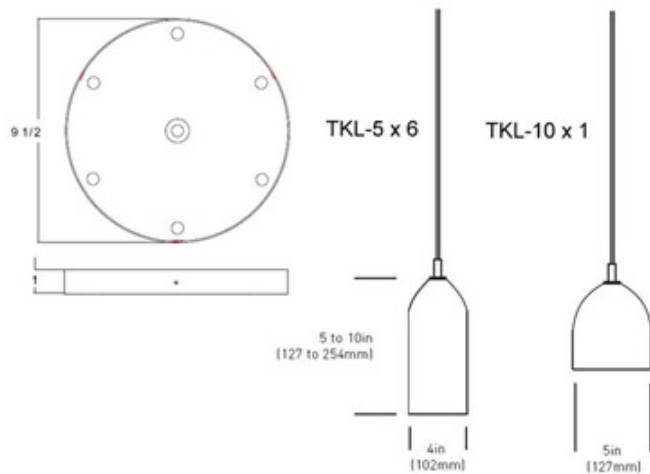

# Tank 7 Light Pendant

**Description:**

Tank 7 Multi Pendant is offered as a pre-configured cluster. Each cluster is a grouping of pendant lights made from re-purposed fire extinguisher tanks. Lights are finished with high gloss automotive paint in a range of colors selected by manufacturer, all with a white painted interior. Each cluster is suspended from a round canopy finished with Silver powdercoating. The lights are made from recycled reclaimed materials, so their exact size and shape can vary. The image is a representation of the basic form, but does not represent the actual fixture. Seven 4.5 watt 120 volt 2700K, 310 lumens candelabra base LED bulbs are included. Canopy: 9.5 inch diameter x 1 inch height and includes six 4 inch diameter fixtures and one 5 inch diameter fixture ranging in height from 5 to 10 inches selected by the manufacturer.

Shown in: Silver

**List Price:** \$5191.81  
**Our Price:** \$3775.86

**Shade Color:** N/A  
**Body Finish:** Silver  
**Lamp:** 7 x B11/Candelabra (E12)/4.5W/120V LED  
**Wattage:** 31.5W  
**Dimmer:** Dimmable  
**Dimensions:** 72"L x 1"H x 9.5"W

**Technical Information**  
**Luminous Flux:** 200 lumens  
**Lumens/Watt:** 44.44

Product Number: <b>CSD 107238</b>			
Company:		Fixture Type:	Date: Apr 26, 2018
Project:		Approved By:	

#0354PD-TANK-005C1-BKAL