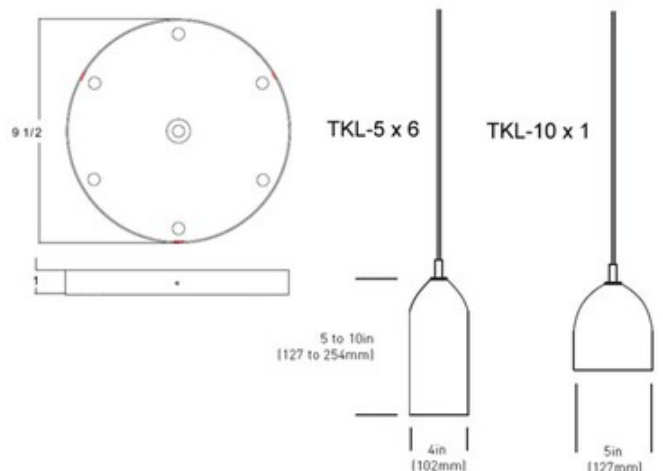

Technical Information

LUMINOUS FLUX	200 lumens
LUMENS/WATT	44.44

SPEC # CSD107238

COMPANY	PROJECT	FIXTURE TYPE	APPROVED BY	DATE