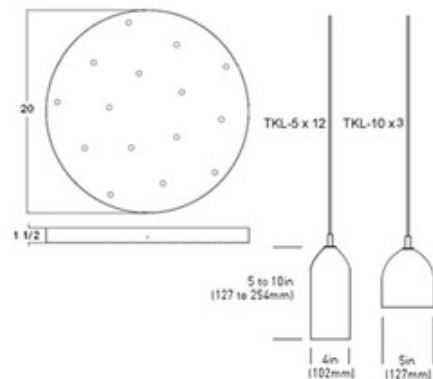

Technical Information

LUMINOUS FLUX	200 lumens
LUMENS/WATT	44.44

SPEC # CSD107239

COMPANY	PROJECT	FIXTURE TYPE	APPROVED BY	DATE