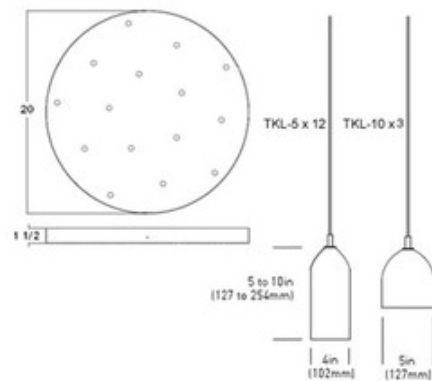

# Tank 15 Light Pendant

**Description:**

Tank 15 Multi Pendant is offered as a pre-configured cluster. Each cluster is a grouping of pendant lights made from re-purposed fire extinguisher tanks. Lights are finished with high gloss automotive paint in a range of colors selected by manufacturer, all with a white painted interior. Each cluster is suspended from a round canopy finished with Silver powdercoating. The lights are made from recycled reclaimed materials, so their exact size and shape can vary. The image is a representation of the basic form, but does not represent the actual fixture. Fifteen 4.5 watt 120 volt 2700K, 310 lumens candelabra base LED bulbs are included. Canopy: 20 inch diameter x 1.5 inch height and includes twelve 4 inch diameter fixtures and three 5 inch diameter fixtures ranging in height from 5 to 10 inches selected by the manufacturer.

Shown in: Silver

List Price: \$11038.09  
 Our Price: \$8027.70

Shade Color: N/A  
 Body Finish: Silver  
 Lamp: 15 x B10/Candelabra (E12)/4.5W/120V LED  
 Wattage: 67.5W  
 Dimmer: Dimmable  
 Dimensions: 72"L x 1.5"H x 20"W

Technical Information  
 Luminous Flux: 200 lumens  
 Lumens/Watt: 44.44

Product Number: <b>CSD 107239</b>			
Company:		Fixture Type:	Date: Apr 23, 2018
Project:		Approved By:	

#0354PD-TANK-005C1-GRAL

Fax: (773) 883-6131