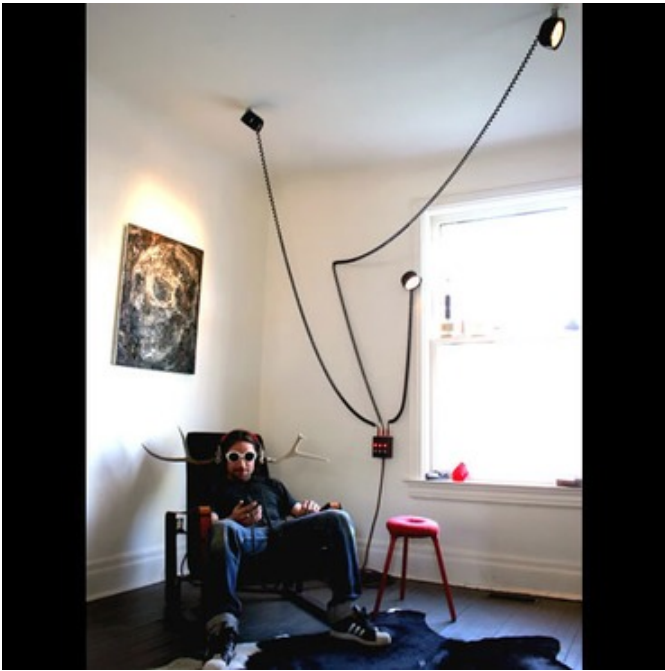

Droog 3-Light Wall Fixture

Description:

The guitar pedal-inspired Droog 3-Light Wall Fixture features a Black finish. Droog is a versatile addition to any space. Lights can be placed anywhere using metal pucks and magnets. 12 volt rubber truck lights plug into a power box using guitar jacks. Also available in a five light version- please call for quote. 7.25 inch width x 4.5 inch height x 2 inch depth. Three 25 watt screw terminal base PAR36 flood bulbs are included. Also includes one 48 inch and two 24 inch cords, a 12 volt transformer, toggle switches, and LED indicator lights.

Shown in: Black

List Price: \$2131.17
 Our Price: \$1549.94

Shade Color: N/A
 Body Finish: Black
 Lamp: 3 x PAR36/SCRTEM/25W/120V Halogen
 Wattage: 75W
 Dimmer: Dimmable
 Dimensions: 4.5"H x 7.25"W x 2"D