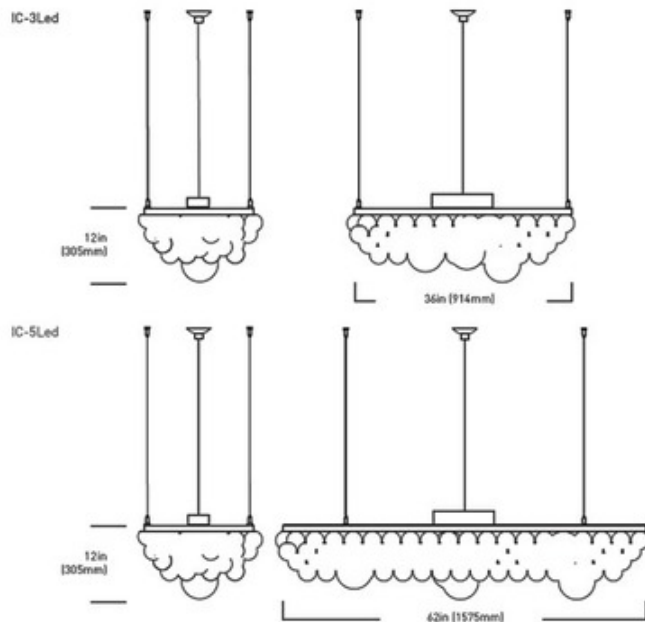

Invisible Chandelier

Description:

Invisible Chandelier is a collection of hundreds of burnt out light bulbs lit from within providing diffused ambient illumination. These are works of art and no two will be alike. Available in two sizes. Smaller size is 20 inches wide x 36 inches long x 12 inches high, 60 pounds in weight and includes 72 inch cord. Larger size is 20 inches wide x 62 inches long x 12 inches high, 80 pounds in weight and includes 72 inch cord. Chandelier is suspended from independently mounted support cables with a floating canopy. Includes 79 watt LED, 5300K, 4700 lumens. 120 to 12VDC dimming module. Dimmable LED panel 5300K. Dimming IR wireless remote control.

Shown in: White

List Price: \$24749.07
 Our Price: \$17999.32

Shade Color: N/A
 Body Finish: White
 Lamp: 1 x LED/79W/120V LED
 Wattage: 79W
 Dimmer: Dimmable
 Dimensions: 36"L x 12"H x 20"W

Technical Information
 Luminous Flux: 4700 lumens
 Lumens/Watt: 59.49