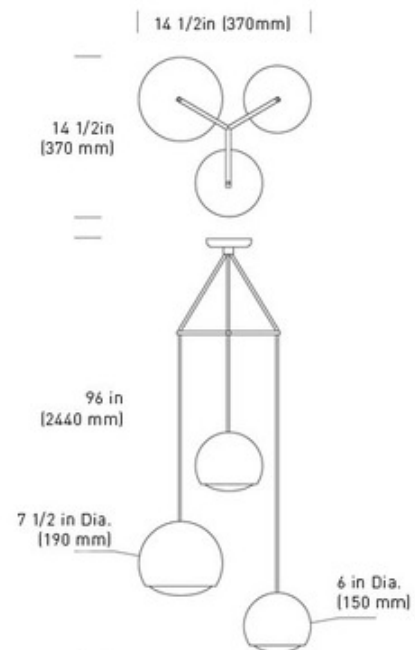

BRAND

Castor Design

DESCRIPTION

The Deadstock Cannonball Pendant is comprised of three spherical shades salvaged from a defunct lighting factory. A spreader holds the shades 120 degrees apart while wide angle pressed glass lenses provide even diffused lighting. Shades and canopy are available in powder-coated Black or White. Small shade is 6 inch diameter and large shade is 7.5 inch diameter.

Shown in: White

| | |
|----------------------|--------------------------------------|
| SHADE COLOR | N/A |
| BODY FINISH | White |
| WATTAGE | 15W |
| DIMMER | Standard 120V |
| DIMENSIONS | 14.5"W x 96"H x 14.5"D |
| BULB INCLUDED | |
| LAMP | 3 x B10/Candelabra (E12)/5W/120V LED |

Technical Information

| | |
|----------------------|------------|
| LUMINOUS FLUX | 930 lumens |
| LUMENS/WATT | 186.00 |
| LAMP COLOR | 2700K |

SPEC # CSD107246

COMPANY

PROJECT

FIXTURE TYPE

APPROVED BY

DATE