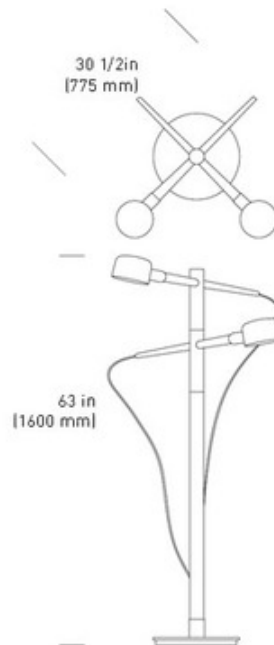

BRAND

Castor Design

DESCRIPTION

The Deadstock Floor Lamp is designed around shades salvaged from a defunct lighting factory. Turned solid Oak components support the shades and allow full adjustment on three axes. Shades and base available in powder-coated Black or White. 72 inch cord with foot switch.

Shown in: White

SHADE COLOR	N/A
BODY FINISH	White
WATTAGE	16W
DIMMER	Standard 120V
DIMENSIONS	30.5"W x 63"H
BULB INCLUDED	
LAMP	2 x LED/Medium (E26)/8W/120V LED

Technical Information

LUMINOUS FLUX	1000 lumens
LUMENS/WATT	125.00
LAMP COLOR	2700K

SPEC # CSD107247

COMPANY	PROJECT	FIXTURE TYPE	APPROVED BY	DATE