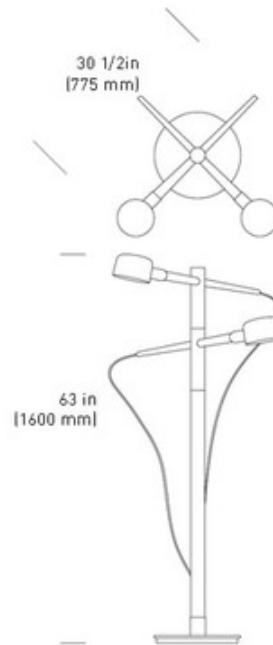

Deadstock Floor Lamp

Description:

The Deadstock Floor Lamp is designed around shades salvaged from a defunct lighting factory. Turned solid Oak components support the shades and allow full adjustment on three axis. Shades and base finished in powdercoat Black or White. Two 11 watt 120 volt medium base cold cathode compact fluorescent lamps included. 30.5 inches wide x 63 inches high. 72 inch cord with foot switch.

Shown in: White

List Price: \$3024.89
 Our Price: \$2199.92

Shade Color: N/A
 Body Finish: White
 Lamp: 2 x CF/Medium (E26)/11W/120V Compact Fluorescent
 Wattage: 22W
 Dimmer: N/A
 Dimensions: 63"H x 30.5"W

Product Number: CSD107247			
Company:		Fixture Type:	Date: Apr 24, 2018
Project:		Approved By:	

#0354FL-DEADSTO-030C1-WHST

Fax: (773) 883-6131

Phone: 866-954-4489

Address: 1718 W. Fullerton Ave. Chicago IL 60614