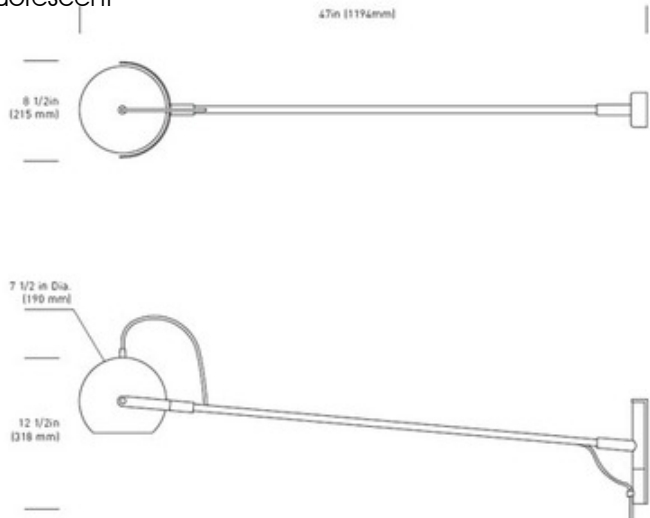

Deadstock Jib Wall Fixture

Description:

The Deadstock Jib light is an adjustable cantilevered wall mount fixture fabricated from steel and brass designed around a spherical shade salvaged from a defunct lighting factory. Finish in powdercoat Black or White. One 15 watt 120 volt medium base dimmable compact fluorescent PAR38 lamp included. 47 inches long x 8.5 inches wide x 12.5 inches high. 84 inch 2-prong plug with dimmer switch included.

Shown in: White

List Price: \$2612.40
Our Price: \$1899.93

Shade Color: N/A
Body Finish: White
Lamp: 1 x CF/Medium (E26)/15W/120V Compact Fluorescent
Wattage: 15W
Dimmer: Dimmable
Dimensions: 47"L x 12.5"H x 8.5"W

Technical Information

Luminous Flux: 750 lumens
Lumens/Watt: 50.00

Product Number: CSD107249			
Company:		Fixture Type:	Date: Mar 23, 2018
Project:		Approved By:	

#0354WF-DEADSTO-008C1-WHST

Fax: (773) 883-6131