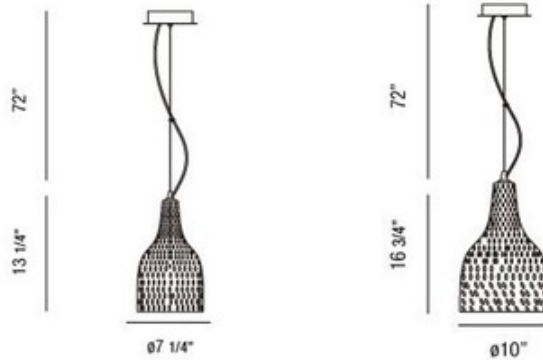

# Altima Pendant

**Description:**

Altima Pendant is available with chrome finish with the option of a clear, amber or smoke shade options. Also available in a 7.25-inch or 10-inch versions. One 60-watt, 120 volt A19 medium base incandescent bulbs are required, but not included. Dimensions: 7.25W x 13.25H or 10W x 16.75H. Overall height is 72 inches.

Shown in: Chrome / Clear

**List Price:** \$215.00  
**Our Price:** \$172.00

**Shade Color:** Clear  
**Body Finish:** Chrome  
**Lamp:** 1 x A19/Medium (E26)/60W/120V Incandescent  
 1 x A19/Medium (E26)/120V LED  
**Wattage:** 60W  
**Dimmer:** N/A  
**Dimensions:** 13.25"H x 7.25"W x 7.25"D