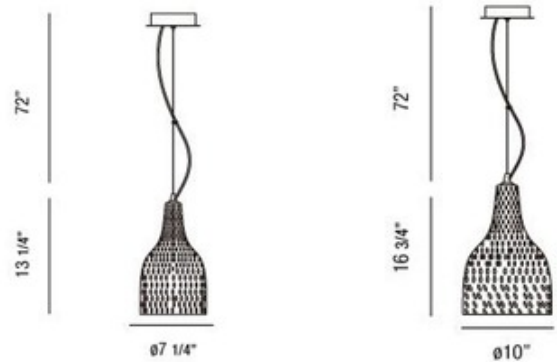

SHADE COLOR	Clear
BODY FINISH	Chrome
WATTAGE	8W
DIMMER	N/A
DIMENSIONS	7.25"W x 13.25"H x 7.25"D
BULB NOT INCLUDED	
LAMP	1 x A19/Medium (E26)/8W/120V LED 1 x A19/Medium (E26)/120V LED 1 x A19/Medium (E26)/60W/120V Incandescent

SPEC # EUF107252