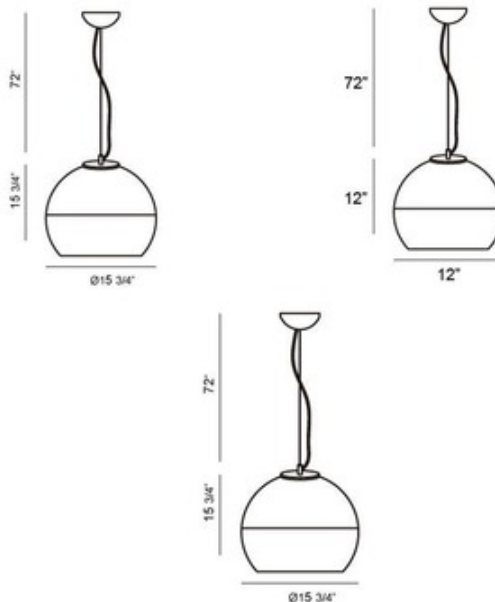

Chromos Pendant

Description:

Chromos Pendant is available in a chrome finish with a half chrome and half glass shade. Also available in 9-inch, 12-inch or 15-inch diameter versions. One 75-watt, 120 volt A19 medium base bulbs are required, but not included. Dimensions: 9-inch: 9.75W x 9.75H. 12-inch: 12W x 12H. 15-inch: 15.75W x 15.75H. Overall height is 72 inches.

Shown in: Chrome / Clear

List Price: \$227.50
Our Price: \$182.00

Shade Color: Clear
Body Finish: Chrome
Lamp: 1 x A19/Medium (E26)/75W/120V Incandescent
 1 x A19/Medium (E26)/120V LED
Wattage: 75W
Dimmer: N/A
Dimensions: 9.75"H x 9.75"W x 9.75"D