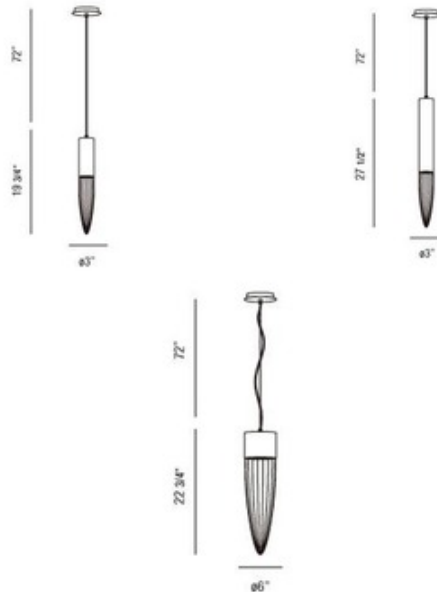

Lucent Pendant

Description:

Lucent Pendant features a nickel finish and shade and is available in two sizes. One 50 watt max 120 volt GU10 base halogen bulb is required, but not included. 3 inch width x 19.75 or 27.5 inch height. Includes 72 inch cable.

Shown in: Nickel

List Price: \$212.50
 Our Price: \$170.00

Shade Color: N/A
 Body Finish: Nickel
 Lamp: 1 x MR16/GU10/50W/120V Halogen
 1 x MR16/GU10/120V LED
 Wattage: 50W
 Dimmer: Incandescent
 Dimensions: 19.75"H x 3"W x 3"D