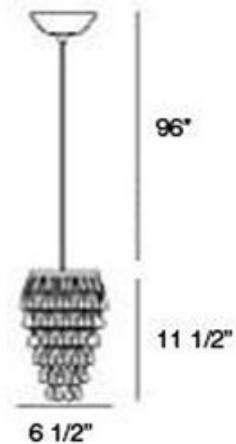

**BRAND**

Eurofase

**DESCRIPTION**

Vidal Pendant is available with a chrome finish and is available in Amber or Clear teardrop crystal shade options. One 75-watt, 120 volt A19 medium base incandescent bulb is required, but not included. Dimensions: 6.5 inch diameter x 11.5 inch height. Overall height is 96 inches.

<b>SHADE COLOR</b>	Clear
<b>BODY FINISH</b>	Chrome
<b>WATTAGE</b>	75W
<b>DIMMER</b>	Standard 120V
<b>DIMENSIONS</b>	6.5"W x 11.5"H
<b>BULB NOT INCLUDED</b>	
<b>LAMP</b>	1 x A19/Medium (E26)/75W/120V Incandescent 1 x A19/Medium (E26)/120V LED