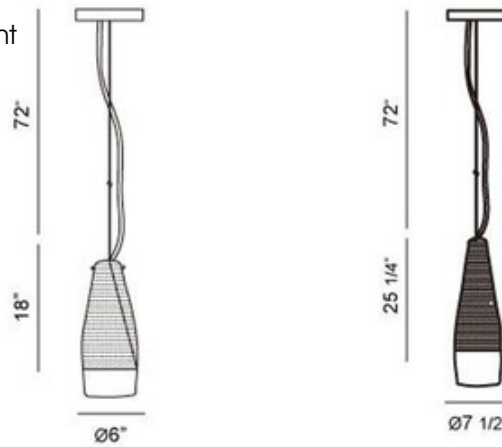

Frossia Pendant

Description:

Frossia Pendant features hand blown glass shades showcasing clean design and subtle curves. Available in 18-inch or 25-inch versions. One 60-watt, 120 volt A19 medium base incandescent bulb is required, but not included. Dimensions: 6W x 18H or 7.5W x 25.25H. Overall height is 72 inches.

Shown in: Chrome / Clear

List Price: \$170.00
 Our Price: \$136.00

Shade Color: Clear
 Body Finish: Chrome
 Lamp: 1 x A19/Medium (E26)/60W/120V Incandescent
 1 x A19/Medium (E26)/120V LED
 Wattage: 60W
 Dimmer: Incandescent
 Dimensions: 18"H x 6"W x 6"D